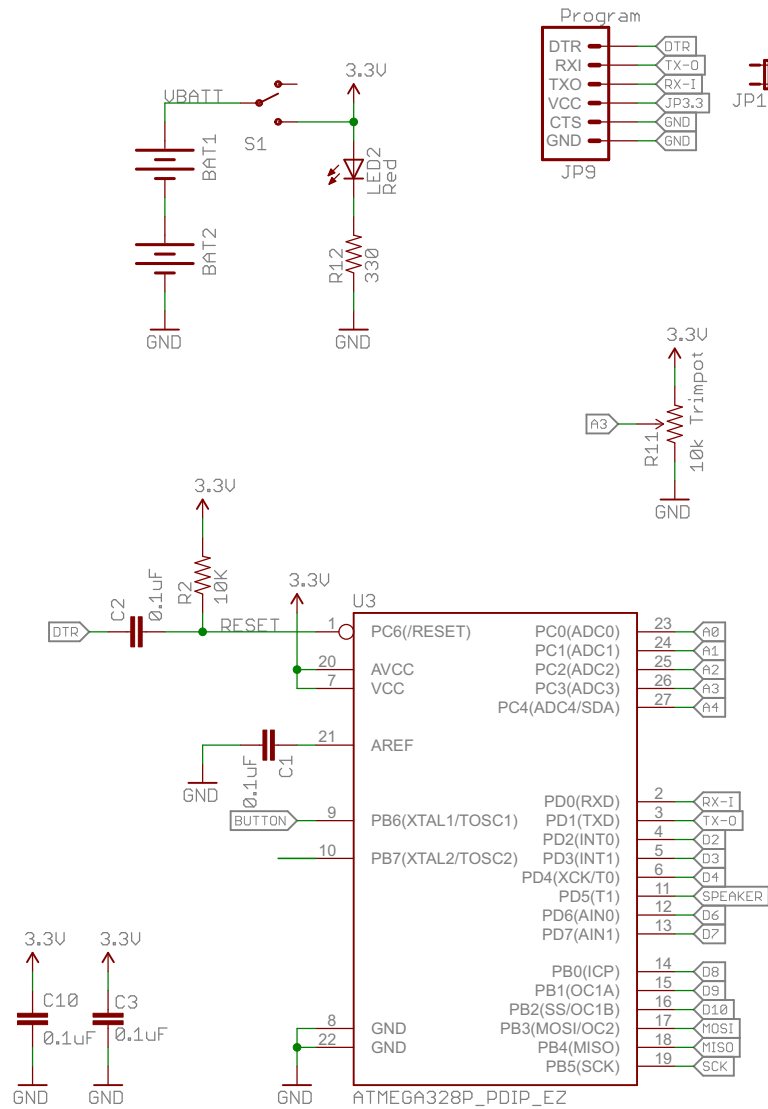

send pin (can share) side to cap plane then sense pin

Released under the Creative Commons Attribution Share-Alike 3.0 License
<http://creativecommons.org/licenses/by-sa/3.0/>

TITLE: Gram Piano

Design by: Jordan McConnell