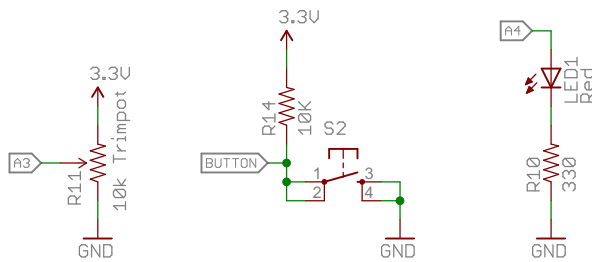

send pin (can share) side to cap plane then sense pin

Released under the Creative Commons Attribution Share-Alike 3.0 License
<http://creativecommons.org/licenses/by-sa/3.0/>

TITLE: Gram Piano

Design by: Jordan McConnell