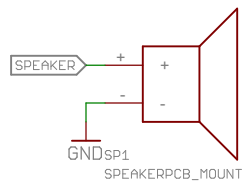

send pin (can share) side to cap plane then sense pin

Released under the Creative Commons Attribution Share-Alike 3.0 License
<http://creativecommons.org/licenses/by-sa/3.0/>

TITLE: Gram Piano

Design by: Jordan McConnell