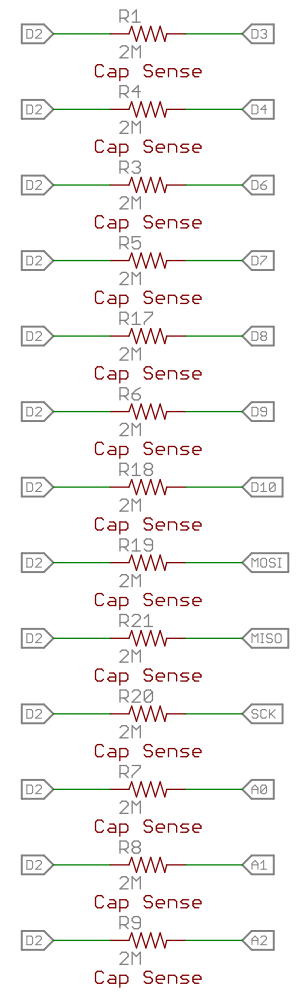

send pin (can share) side to cap plane then sense pin

Released under the Creative Commons Attribution Share-Alike 3.0 License
<http://creativecommons.org/licenses/by-sa/3.0/>

TITLE: Gram Piano

Design by: Jordan McConnell