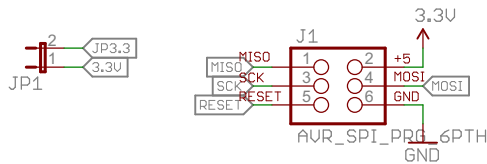

send pin (can share) side to cap plane then sense pin

Released under the Creative Commons Attribution Share-Alike 3.0 License
<http://creativecommons.org/licenses/by-sa/3.0/>

TITLE: Gram Piano

Design by: Jordan McConnell