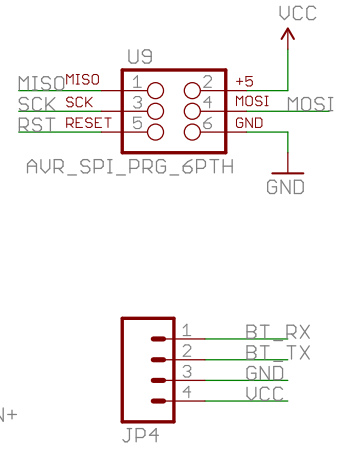

Pressing this button will cause the BlueGiga WT32 to erase all paired devices

Microcontroller and Communication	
TITLE: Blue Rotary-v08	SFE
Document Number:	REV:
Date: 4/17/2009 7:22:28 PM	Sheet: 1/3

Power and Charging	
TITLE: Blue Rotary-v08	
Document Number:	REV:
Date: 4/17/2009 7:22:28 PM	Sheet: 2/3

### H-Bridge to run the ringer

### Voltage Switcher to Produce 55V

High Voltage Ringer

TITLE: Blue Rotary-v08

Document Number:

REV:

Date: 4/17/2009 7:22:28 PM

Sheet: 3/3