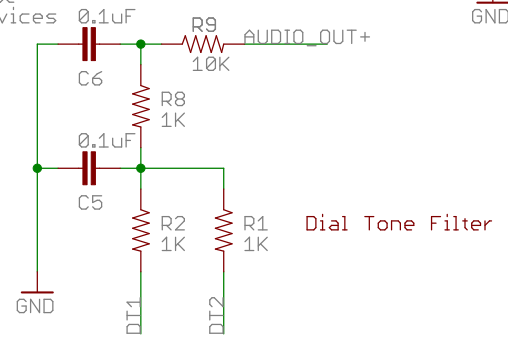

Pressing this button will cause the BlueGiga WT32 to erase all paired devices

Microcontroller and Communication	
TITLE: Blue Rotary-v08	SFE
Document Number:	REV:
Date: 4/17/2009 7:22:28 PM	Sheet: 1/3

Power and Charging	
TITLE: Blue Rotary-v08	
Document Number:	REV:
Date: 4/17/2009 7:22:28 PM	Sheet: 2/3

### H-Bridge to run the ringer

### Voltage Switcher to Produce 55V

High Voltage Ringer

TITLE: Blue Rotary-v08

Document Number:

REV:

Date: 4/17/2009 7:22:28 PM

Sheet: 3/3