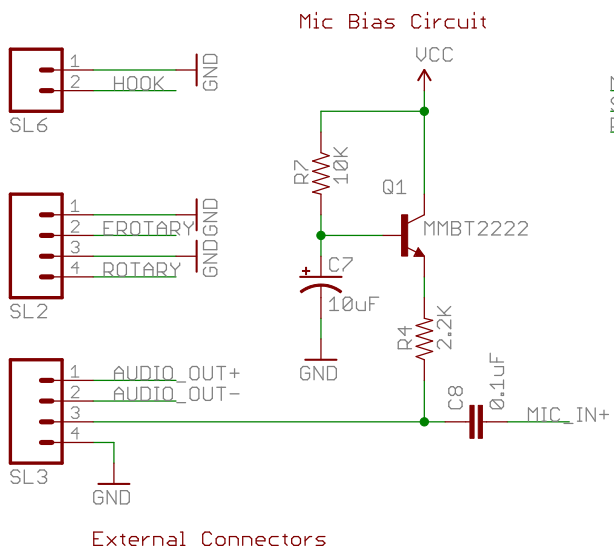

Pressing this button will cause the BlueGiga WT32 to erase all paired devices

Microcontroller and Communication	
TITLE: Blue Rotary-v08	SFE
Document Number:	REV:
Date: 4/17/2009 7:22:28 PM	Sheet: 1/3

Power and Charging	
TITLE: Blue Rotary-v08	
Document Number:	REV:
Date: 4/17/2009 7:22:28 PM	Sheet: 2/3

### H-Bridge to run the ringer

### Voltage Switcher to Produce 55V

High Voltage Ringer

TITLE: Blue Rotary-v08

Document Number:

REV:

Date: 4/17/2009 7:22:28 PM

Sheet: 3/3