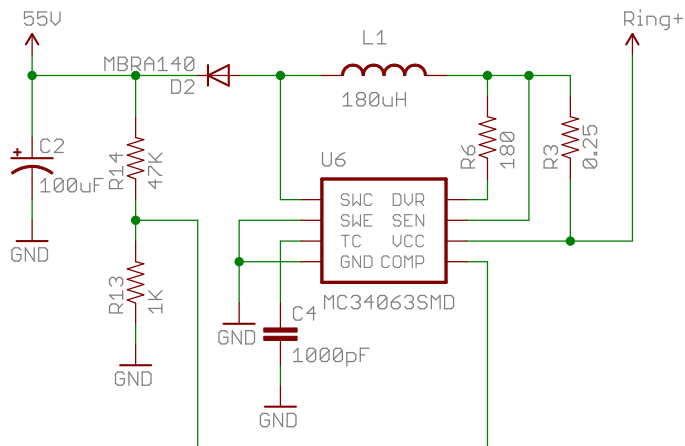

Pressing this button will cause the BlueGiga WT32 to erase all paired devices

Microcontroller and Communication	
TITLE: Blue Rotary-v08	SFE
Document Number:	REV:
Date: 4/17/2009 7:22:28 PM	Sheet: 1/3

Power and Charging	
TITLE: Blue Rotary-v08	
Document Number:	REV:
Date: 4/17/2009 7:22:28 PM	Sheet: 2/3

### H-Bridge to run the ringer

### Voltage Switcher to Produce 55V

High Voltage Ringer

TITLE: Blue Rotary-v08

Document Number:

REV:

Date: 4/17/2009 7:22:28 PM

Sheet: 3/3