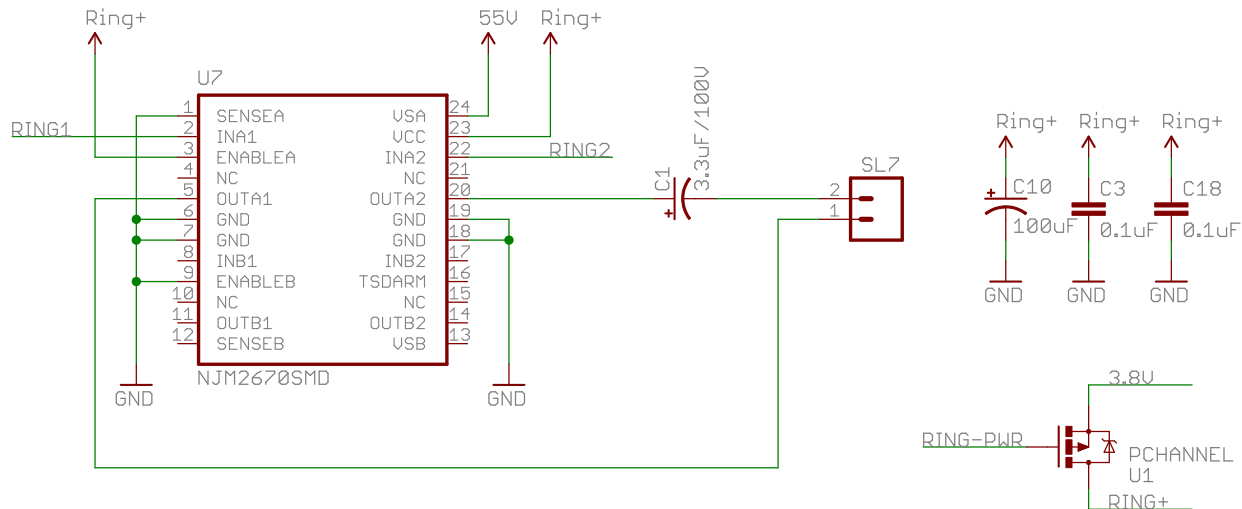

Pressing this button will cause the BlueGiga WT32 to erase all paired devices

Microcontroller and Communication	
TITLE: Blue Rotary-v08	SFE
Document Number:	REV:
Date: 4/17/2009 7:22:28 PM	Sheet: 1/3

Power and Charging	
TITLE: Blue Rotary-v08	
Document Number:	REV:
Date: 4/17/2009 7:22:28 PM	Sheet: 2/3

### H-Bridge to run the ringer

### Voltage Switcher to Produce 55V

High Voltage Ringer

TITLE: Blue Rotary-v08

Document Number:

REV:

Date: 4/17/2009 7:22:28 PM

Sheet: 3/3