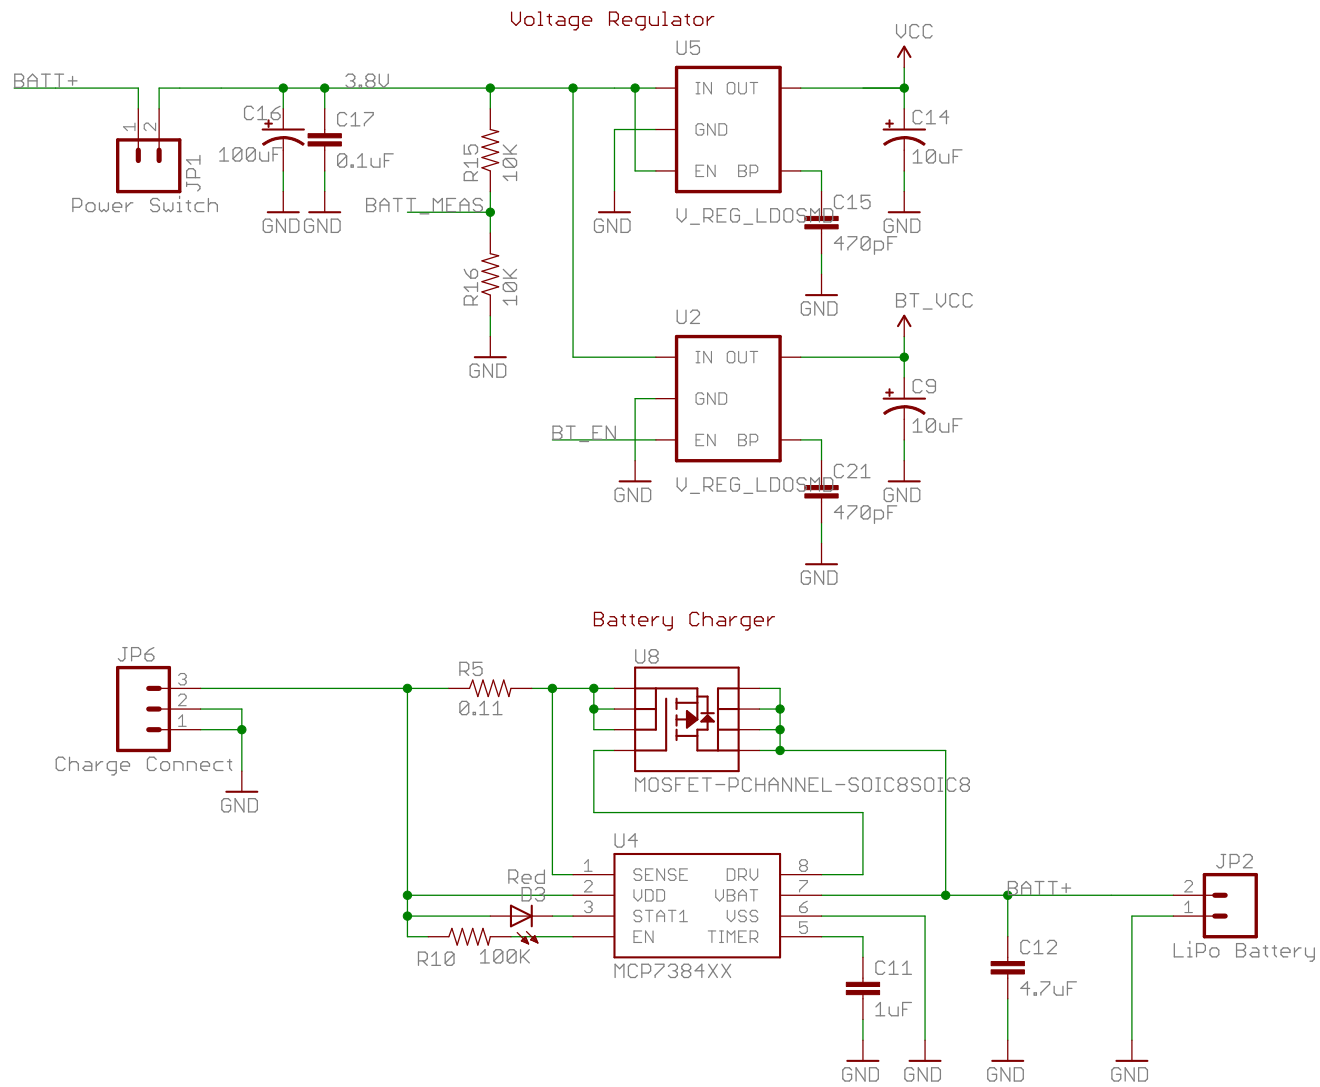

Pressing this button will cause the BlueGiga WT32 to erase all paired devices

Microcontroller and Communication	
TITLE: Blue Rotary-v08	SFE
Document Number:	REV:
Date: 4/17/2009 7:22:28 PM	Sheet: 1/3

Power and Charging	
TITLE: Blue Rotary-v08	
Document Number:	REV:
Date: 4/17/2009 7:22:28 PM	Sheet: 2/3

### H-Bridge to run the ringer

### Voltage Switcher to Produce 55V

High Voltage Ringer

TITLE: Blue Rotary-v08

Document Number:

REV:

Date: 4/17/2009 7:22:28 PM

Sheet: 3/3