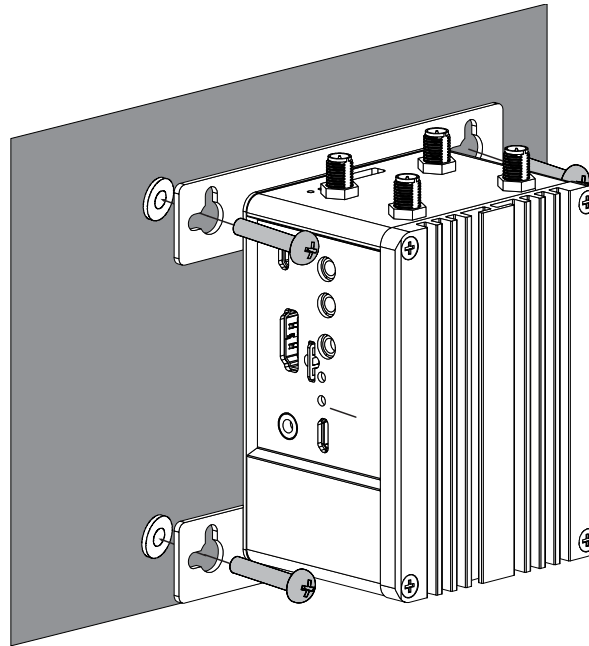

## Installation

**Step 1:** Fix the installation bar on the bottom of the device.

**Step 2:** Use  $\varnothing 5\text{mm}$  drill head, drill 4 holes on the wall according to the dimension of the following picture and then plug the screw anchors in the wall;

**Step 3:** Use the tapping screws, attach the device to the wall.

**Step 4:** Connect the cable and antennas.