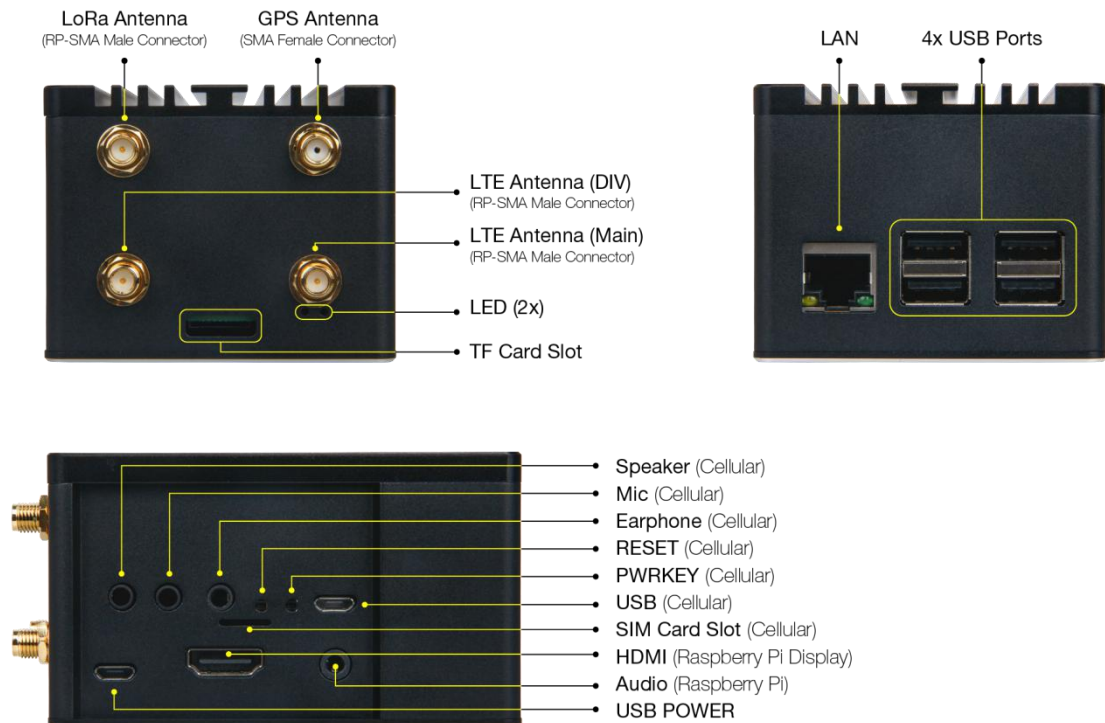

# 1 Packing List

Device (1x)

Mounting Kit(1x)

Power Adapter

LTE Antenna (1/2x)

LoRa Antenna

GPS Antenna

## 2 Introduction

Pilot Gateway Pro's interfaces and connectors are shown as below.

*Note: Here the LTE Antenna(DIV) is for the EG91 / EG95 Version, for the BG96 Version, this Interface is reserved for GPS of BG96.*

## Installation

**Step 1:** Fix the installation bar on the bottom of the device.

**Step 2:** Use  $\varnothing 5\text{mm}$  drill head, drill 4 holes on the wall according to the dimension of the following picture and then plug the screw anchors in the wall;