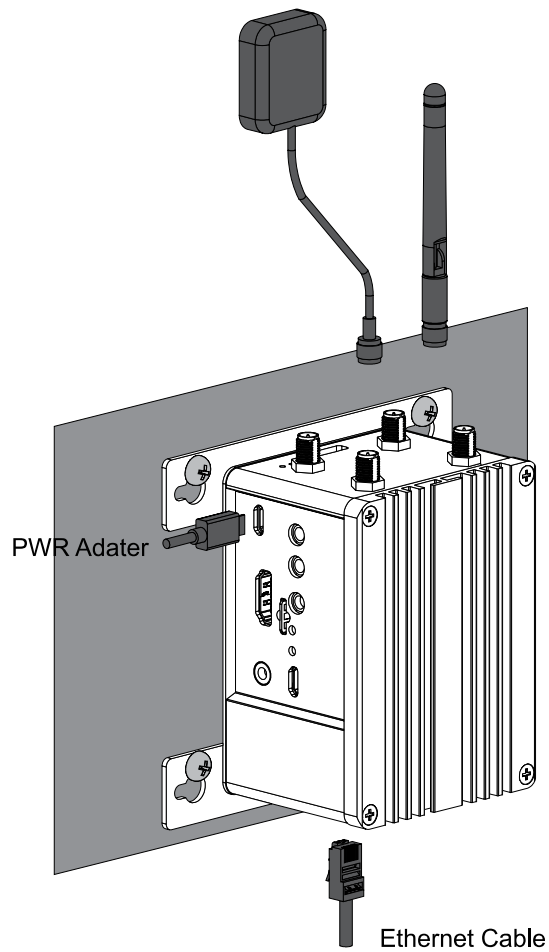

## Installation

**Step 1:** Fix the installation bar on the bottom of the device.

**Step 2:** Use  $\varnothing 5\text{mm}$  drill head, drill 4 holes on the wall according to the dimension of the following picture and then plug the screw anchors in the wall;

**Step 3:** Use the tapping screws, attach the device to the wall.

**Step 4:** Connect the cable and antennas.