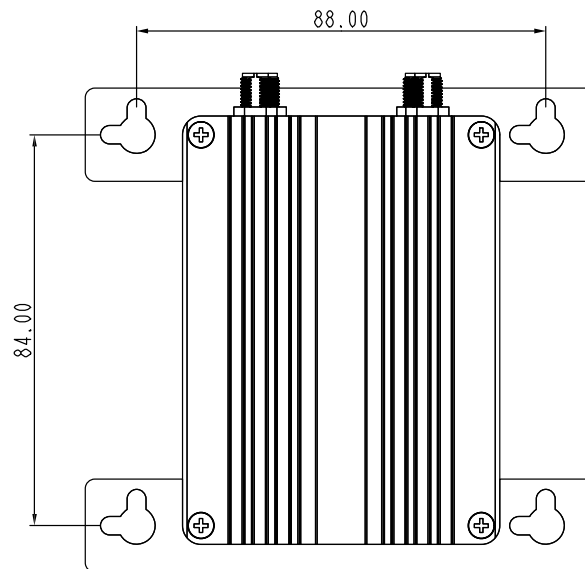

Step 3: Use the tapping screws, attach the device to the wall.