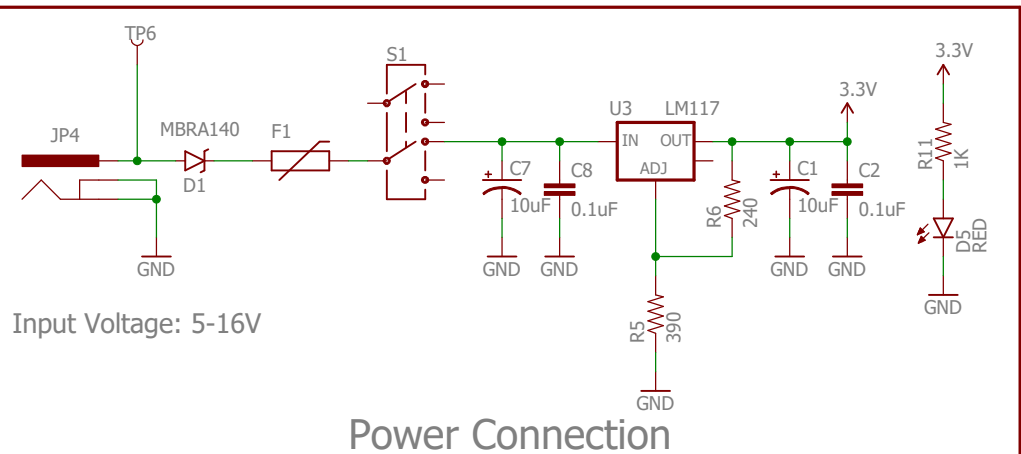

Serial Connection

Power Connection

XBee Headers

Reset

Released under the Creative Commons Attribution Share-Alike 4.0 License  
<https://creativecommons.org/licenses/by-sa/4.0/>

TITLE: SparkFun\_XBee\_Serial\_Explorer