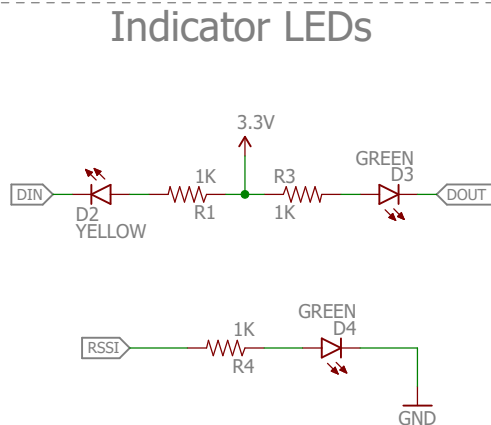

Serial Connection

Power Connection

XBee Headers

Reset

Released under the Creative Commons Attribution Share-Alike 4.0 License  
<https://creativecommons.org/licenses/by-sa/4.0/>

TITLE: SparkFun\_XBee\_Serial\_Explorer