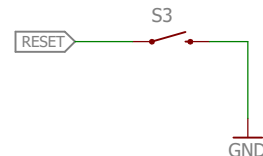

Serial Connection

Power Connection

XBee Headers

Reset

Released under the Creative Commons Attribution Share-Alike 4.0 License  
<https://creativecommons.org/licenses/by-sa/4.0/>

TITLE: SparkFun\_XBee\_Serial\_Explorer