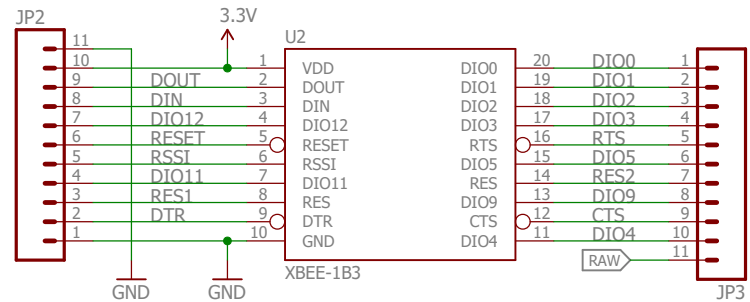

Serial Connection

Power Connection

XBee Headers

Reset

Released under the Creative Commons Attribution Share-Alike 4.0 License  
<https://creativecommons.org/licenses/by-sa/4.0/>

TITLE: SparkFun\_XBee\_Serial\_Explorer