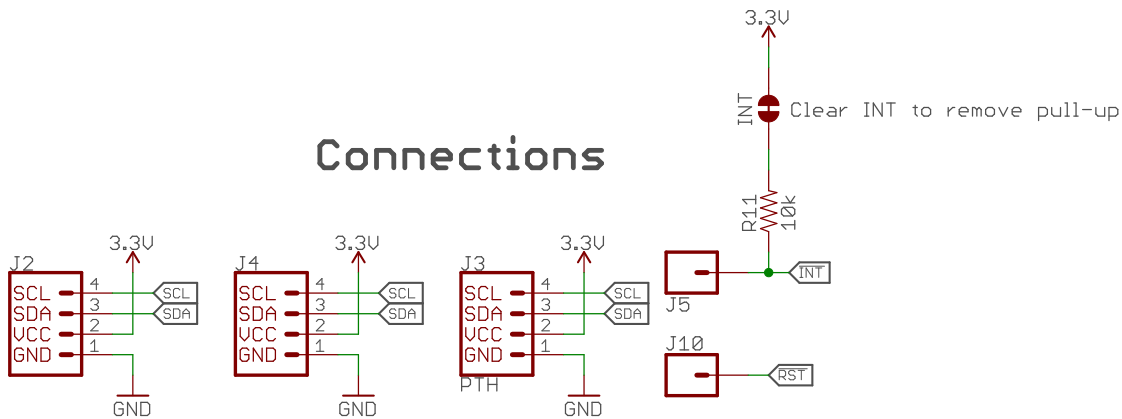

Connections

sparkfun

open hardware

Released under the Creative Commons Attribution Share-Alike 4.0 License
<https://creativecommons.org/licenses/by-sa/4.0/>

TITLE: Qwiic Twist

Design by: N. Seidle

REV:
X10

Date: 11/13/2018 11:56 AM

Sheet: 1/1