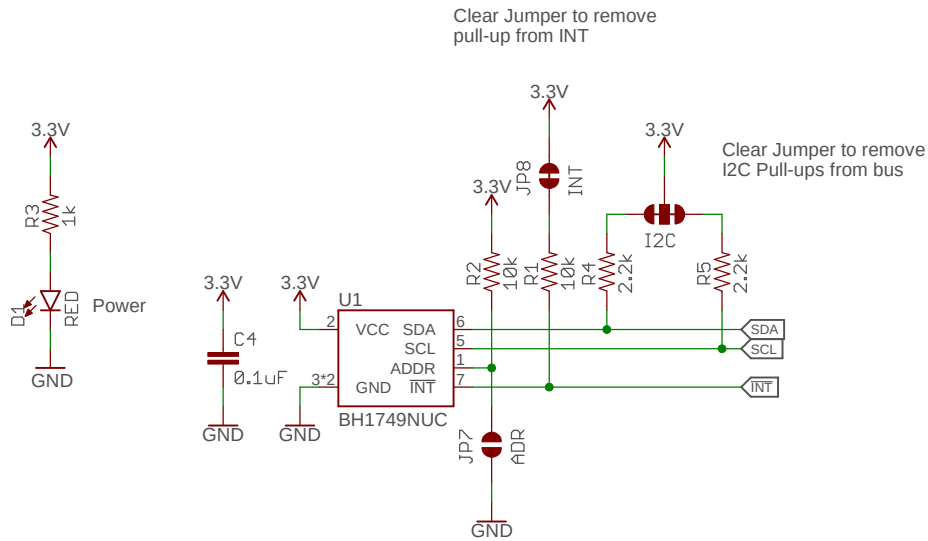

Sensor

Illuminator

Released under the Creative Commons Attribution Share-Alike 4.0 License
<https://creativecommons.org/licenses/by-sa/4.0/>

TITLE: Qwiic RGB Sensor - BH1749

Design by: N. Seidle

REV:
X10

Date: 5/2/2018 12:53 PM

Sheet: 1/1