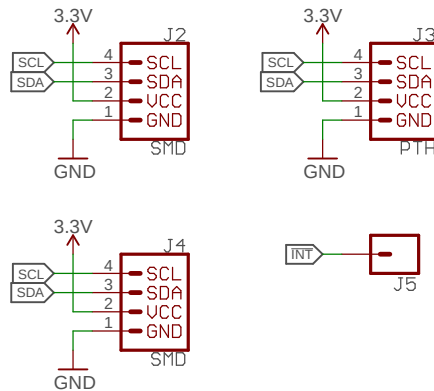

Sensor

Illuminator

Released under the Creative Commons Attribution Share-Alike 4.0 License
<https://creativecommons.org/licenses/by-sa/4.0/>

TITLE: Qwiic RGB Sensor - BH1749

Design by: N. Seidle

REV:
X10

Date: 5/2/2018 12:53 PM

Sheet: 1/1