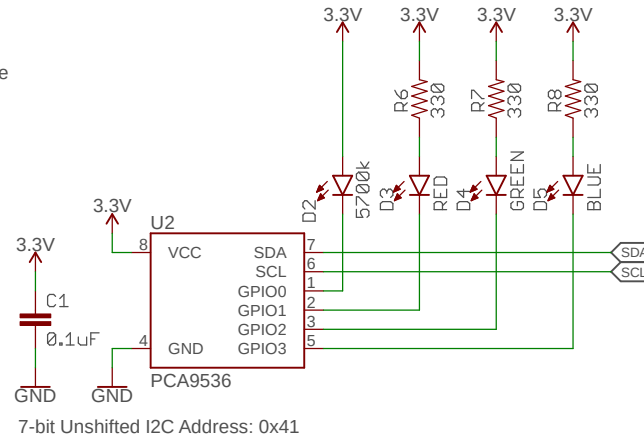

Sensor

Illuminator

Released under the Creative Commons Attribution Share-Alike 4.0 License
<https://creativecommons.org/licenses/by-sa/4.0/>

TITLE: Qwiic RGB Sensor - BH1749

Design by: N. Seidle

REV:
X10

Date: 5/2/2018 12:53 PM

Sheet: 1/1