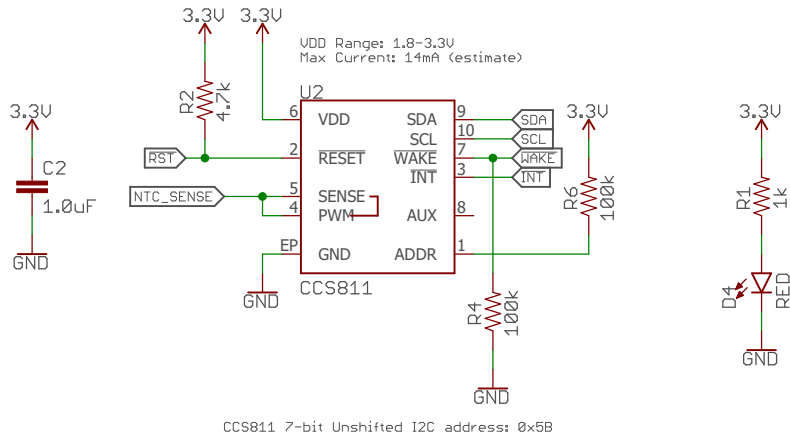

CCS811 - Air Quality (CO2, TVOC)

BME280 - Humidity, Pressure, Temperature

Connections

VIN: 1.8-3.3V

Released under the Creative Commons
Attribution Share-Alike 4.0 License
<https://creativecommons.org/licenses/by-sa/4.0/>

TITLE: gator_environment_Schematic

Design by: Andrew England

REV:
v10

Date: 6/11/2019 10:34 AM

Sheet: 1/1