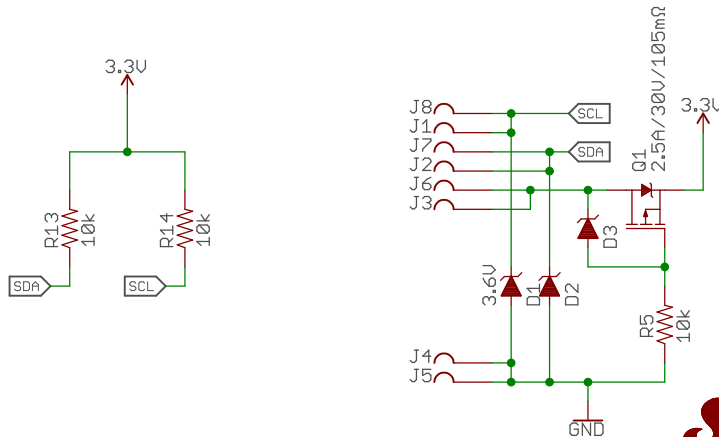

CCS811 - Air Quality (CO2, TVOC)

BME280 - Humidity, Pressure, Temperature

Connections

VIN: 1.8-3.3V

Released under the Creative Commons
Attribution Share-Alike 4.0 License
<https://creativecommons.org/licenses/by-sa/4.0/>

TITLE: gator_environment_Schematic

Design by: Andrew England

REV:
v10

Date: 6/11/2019 10:34 AM

Sheet: 1/1