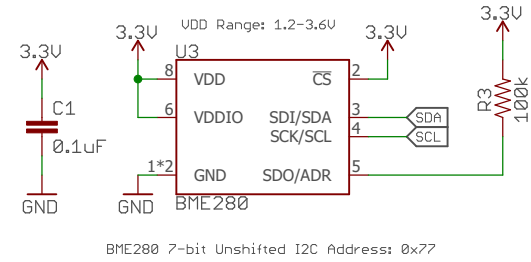

CCS811 - Air Quality (CO2, TVOC)

BME280 - Humidity, Pressure, Temperature

Connections

VIN: 1.8-3.3V

Released under the Creative Commons
Attribution Share-Alike 4.0 License
<https://creativecommons.org/licenses/by-sa/4.0/>