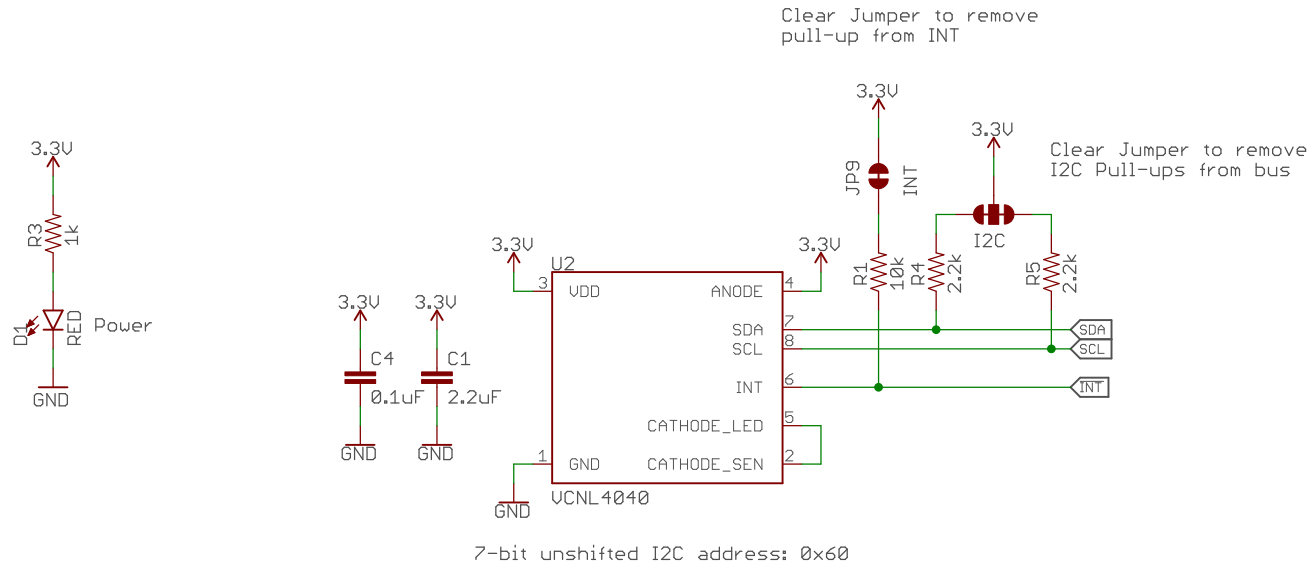

VCNL4040 IR Proximity Sensor

Released under the Creative Commons Attribution Share-Alike 4.0 License
<https://creativecommons.org/licenses/by-sa/4.0/>

TITLE: Qwiic Distance Sensor - VCNL4040

Design by: N. Seidle