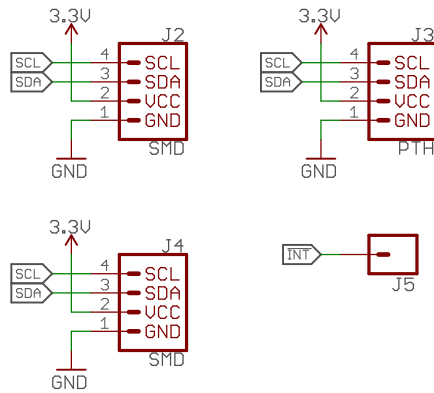

VCNL4040 IR Proximity Sensor

Released under the Creative Commons Attribution Share-Alike 4.0 License
<https://creativecommons.org/licenses/by-sa/4.0/>

TITLE: Qwiic Distance Sensor - VCNL4040

Design by: N. Seidle