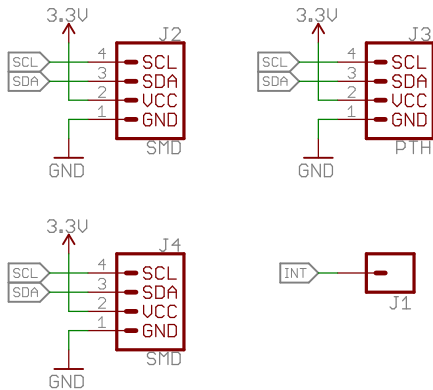

Qwiic/I2C Connections

Released under the Creative Commons Attribution Share-Alike 4.0 License <a href="https://creativecommons.org/licenses/by-sa/4.0/">https://creativecommons.org/licenses/by-sa/4.0/</a>		
TITLE: SparkFun_Grid-EYE_Infrared_Array_Breakout		
Design by: N. Seidle Revision By: A. England		REV: v10
Date: 3/9/2018 2:16 PM	Sheet: 1/1	