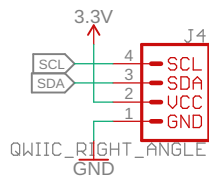

Connectors

Released under the Creative Commons Attribution Share-Alike 4.0 License https://creativecommons.org/licenses/by-sa/4.0/		
TITLE: Qwiic AHT20 Breakout		
Design by:		REV: x01
Date: 3/25/20 1:57 PM	Sheet: 1/1	