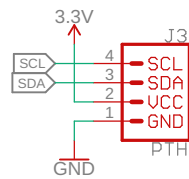

Connectors

Released under the Creative Commons Attribution Share-Alike 4.0 License https://creativecommons.org/licenses/by-sa/4.0/		
TITLE: Qwiic AHT20 Breakout		
Design by:		REV: x01
Date: 3/25/20 1:57 PM	Sheet: 1/1	