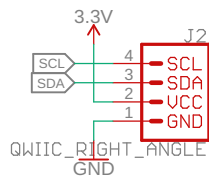

Connectors

Released under the Creative Commons Attribution Share-Alike 4.0 License https://creativecommons.org/licenses/by-sa/4.0/		
TITLE: Qwiic AHT20 Breakout		
Design by:		REV: x01
Date: 3/25/20 1:57 PM	Sheet: 1/1	