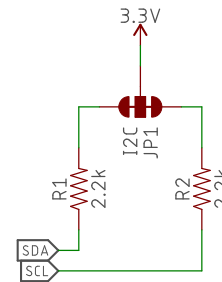

7-bit unshifted I2C Address: 0x33

Released under the Creative Commons Attribution Share-Alike 4.0 License https://creativecommons.org/licenses/by-sa/4.0/		
TITLE: sparkfun-mlx90640-qwiic-breakout		
Design by: Jim Lindblom		REV:
Date: 6/5/2018 11:26 AM	Sheet: 1/1	