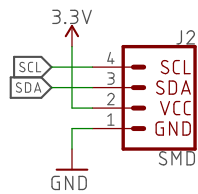

7-bit unshifted I2C Address: 0x33

Released under the Creative Commons Attribution Share-Alike 4.0 License https://creativecommons.org/licenses/by-sa/4.0/		
TITLE: sparkfun-mlx90640-qwiic-breakout		
Design by: Jim Lindblom		REV:
Date: 6/5/2018 11:26 AM	Sheet: 1/1	