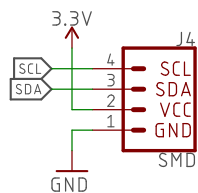

7-bit unshifted I2C Address: 0x33

Released under the Creative Commons Attribution Share-Alike 4.0 License https://creativecommons.org/licenses/by-sa/4.0/		
TITLE: sparkfun-mlx90640-qwiic-breakout		
Design by: Jim Lindblom		REV:
Date: 6/5/2018 11:26 AM	Sheet: 1/1	