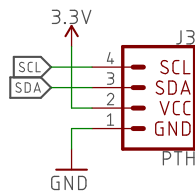

7-bit unshifted I2C Address: 0x33

Released under the Creative Commons Attribution Share-Alike 4.0 License https://creativecommons.org/licenses/by-sa/4.0/		
TITLE: sparkfun-mlx90640-qwiic-breakout		
Design by: Jim Lindblom		REV:
Date: 6/5/2018 11:26 AM	Sheet: 1/1	