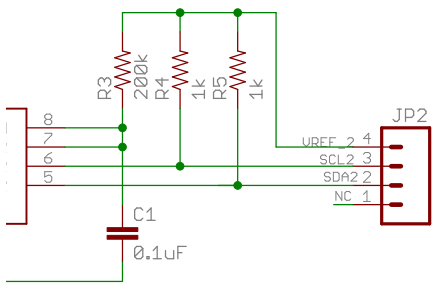

op

Released under the Creative Commons Attribution Share-Alike 3.0 License    
<http://creativecommons.org/licenses/by-sa/3.0>

TITLE: PCA9306_Breakout	SFE	SFE
-------------------------	-----	-----

Design by: T. Klopfenstein	REV: v14
----------------------------	----------