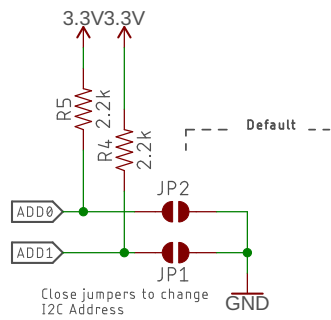

Jumpers

ADDRESS	ADD1	ADD0
0x03	HIGH	HIGH
0x02	HIGH	LOW
0x01	LOW	HIGH
0x00	LOW	LOW

AS3935 Lightning Detector

500 kHz Resonance Antenna

Headers

open hardware

 SPARK

Released under the Creative Commons
Attribution Share-Alike 4.0 License
<https://creativecommons.org/licenses/by-sa/4.0/>

TITLE: Qwiic_AS3935_Lightning_Detector

Design by: Elias Santistevan

REV:
x02

Date: 12/21/2018 8:19 AM

Sheet: 1/1