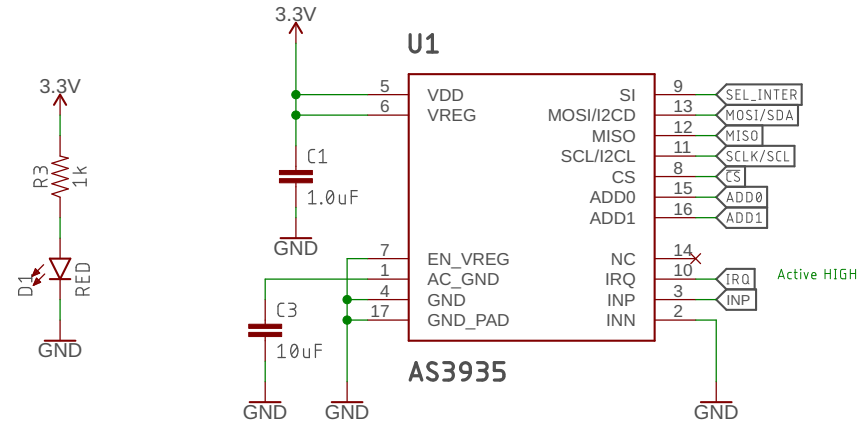

Jumpers

ADDRESS	ADD1	ADD0
0x03	HIGH	HIGH
0x02	HIGH	LOW
0x01	LOW	HIGH
0x00	LOW	LOW

AS3935 Lightning Detector

500 kHz Resonance Antenna

Headers

open hardware

 SPARK

Released under the Creative Commons
Attribution Share-Alike 4.0 License
<https://creativecommons.org/licenses/by-sa/4.0/>

TITLE: Qwiic_AS3935_Lightning_Detector

Design by: Elias Santistevan

REV:
x02

Date: 12/21/2018 8:19 AM

Sheet: 1/1