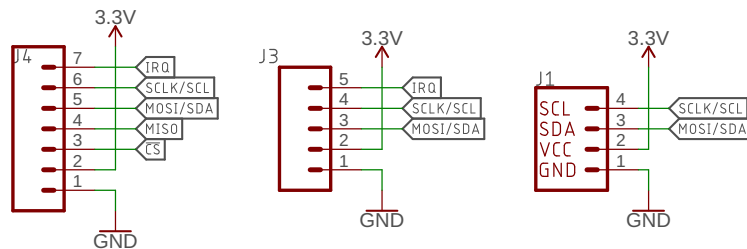

Jumpers

ADDRESS	ADD1	ADD0
0x03	HIGH	HIGH
0x02	HIGH	LOW
0x01	LOW	HIGH
0x00	LOW	LOW

AS3935 Lightning Detector

500 kHz Resonance Antenna

Headers

open hardware

 SPARK

Released under the Creative Commons
Attribution Share-Alike 4.0 License
<https://creativecommons.org/licenses/by-sa/4.0/>

TITLE: Qwiic_AS3935_Lightning_Detector

Design by: Elias Santistevan

REV:
x02

Date: 12/21/2018 8:19 AM

Sheet: 1/1