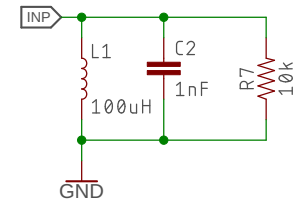

Jumpers

ADDRESS	ADD1	ADD0
0x03	HIGH	HIGH
0x02	HIGH	LOW
0x01	LOW	HIGH
0x00	LOW	LOW

AS3935 Lightning Detector

500 kHz Resonance Antenna

Headers

open hardware

 SPARK

Released under the Creative Commons
Attribution Share-Alike 4.0 License
<https://creativecommons.org/licenses/by-sa/4.0/>