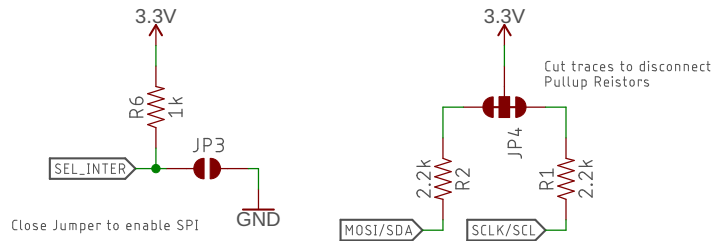

Jumpers

ADDRESS	ADD1	ADD0
0x03	HIGH	HIGH
0x02	HIGH	LOW
0x01	LOW	HIGH
0x00	LOW	LOW

AS3935 Lightning Detector

500 kHz Resonance Antenna

Headers

open hardware

 SPARK

Released under the Creative Commons
Attribution Share-Alike 4.0 License
<https://creativecommons.org/licenses/by-sa/4.0/>

TITLE: Qwiic_AS3935_Lightning_Detector

Design by: Elias Santistevan

REV:
x02

Date: 12/21/2018 8:19 AM

Sheet: 1/1