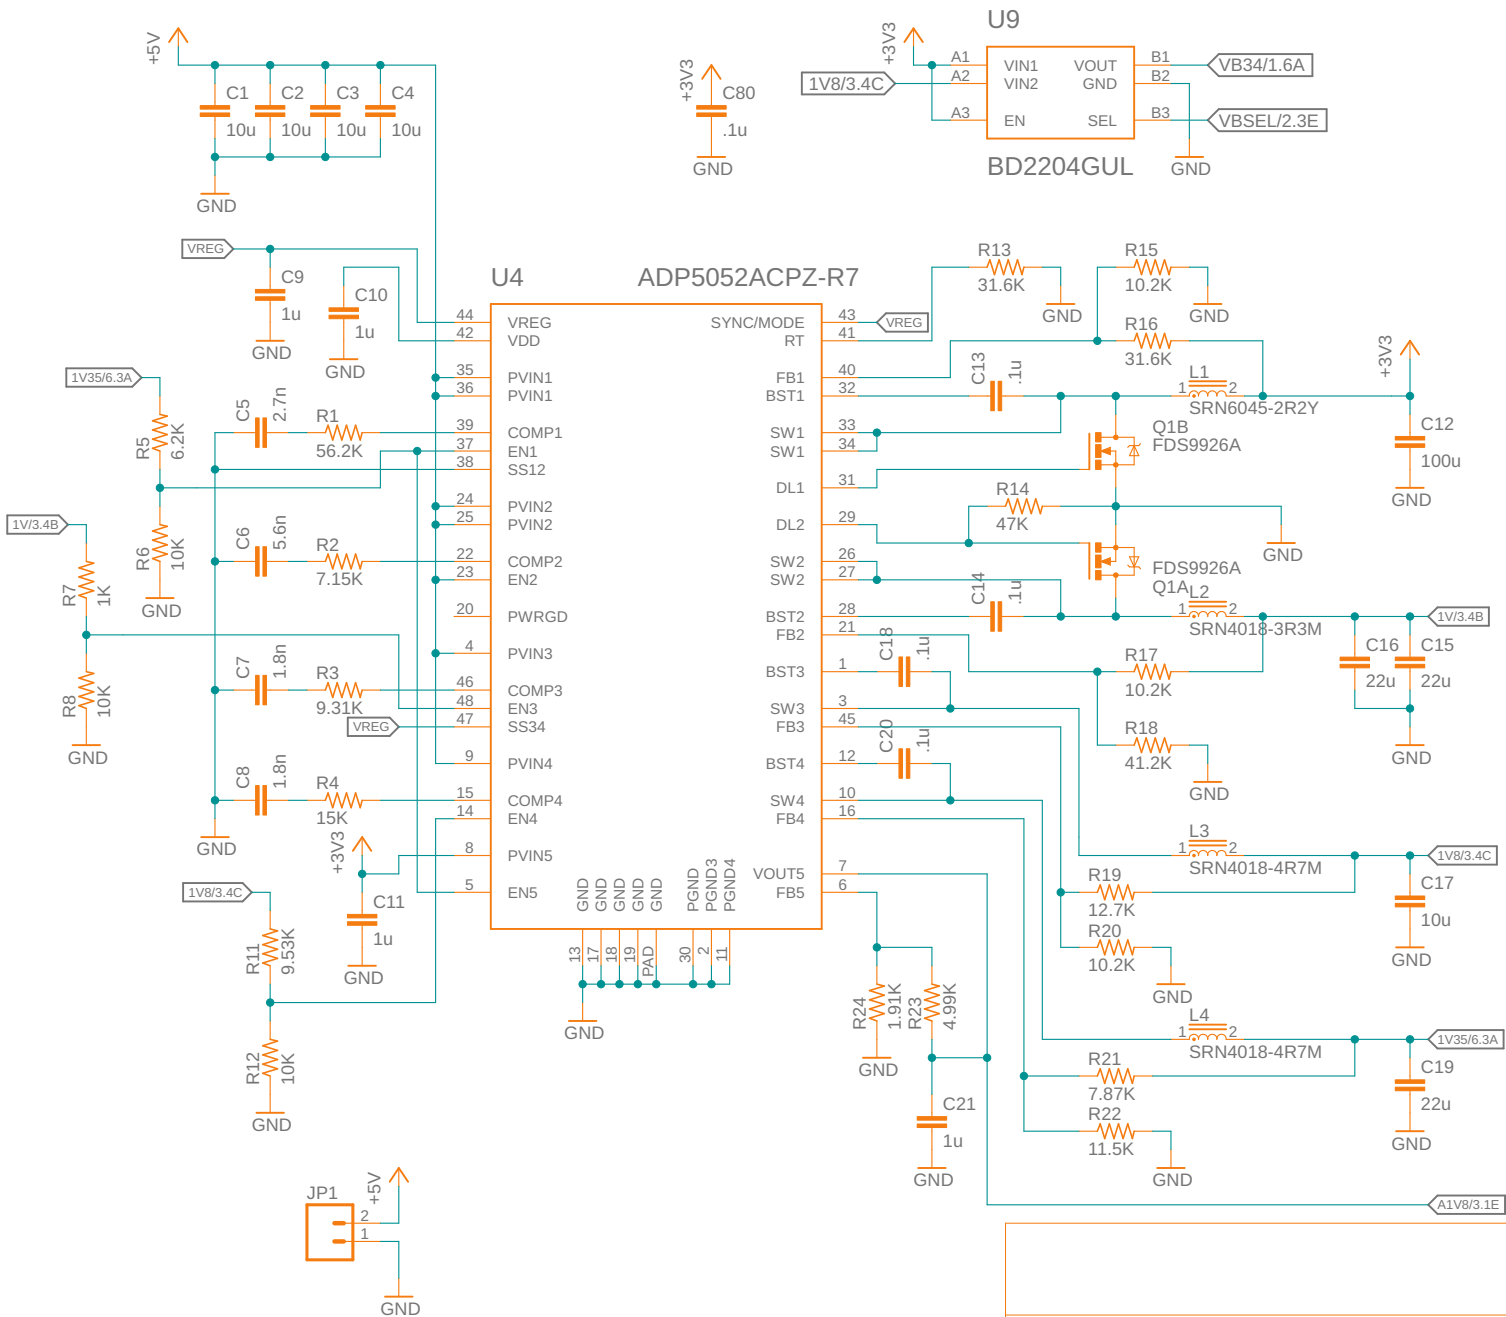

3

4

5

6

A

A

B

B

C

C

D

D

E

E

TITLE: alchitry\_gold v2

Document Number:

REV:

Date: 8/3/2023 10:03 AM

Sheet: 3/6

TITLE: alchitry_gold v2	
Document Number:	REV:
Date: 8/3/2023 10:03 AM	Sheet: 4/6

TITLE: alchitry_gold v2	
Document Number:	REV:
Date: 8/3/2023 10:03 AM	Sheet: 5/6

TITLE: alchitry_gold v2	
Document Number:	REV:
Date: 8/3/2023 10:03 AM	Sheet: 6/6