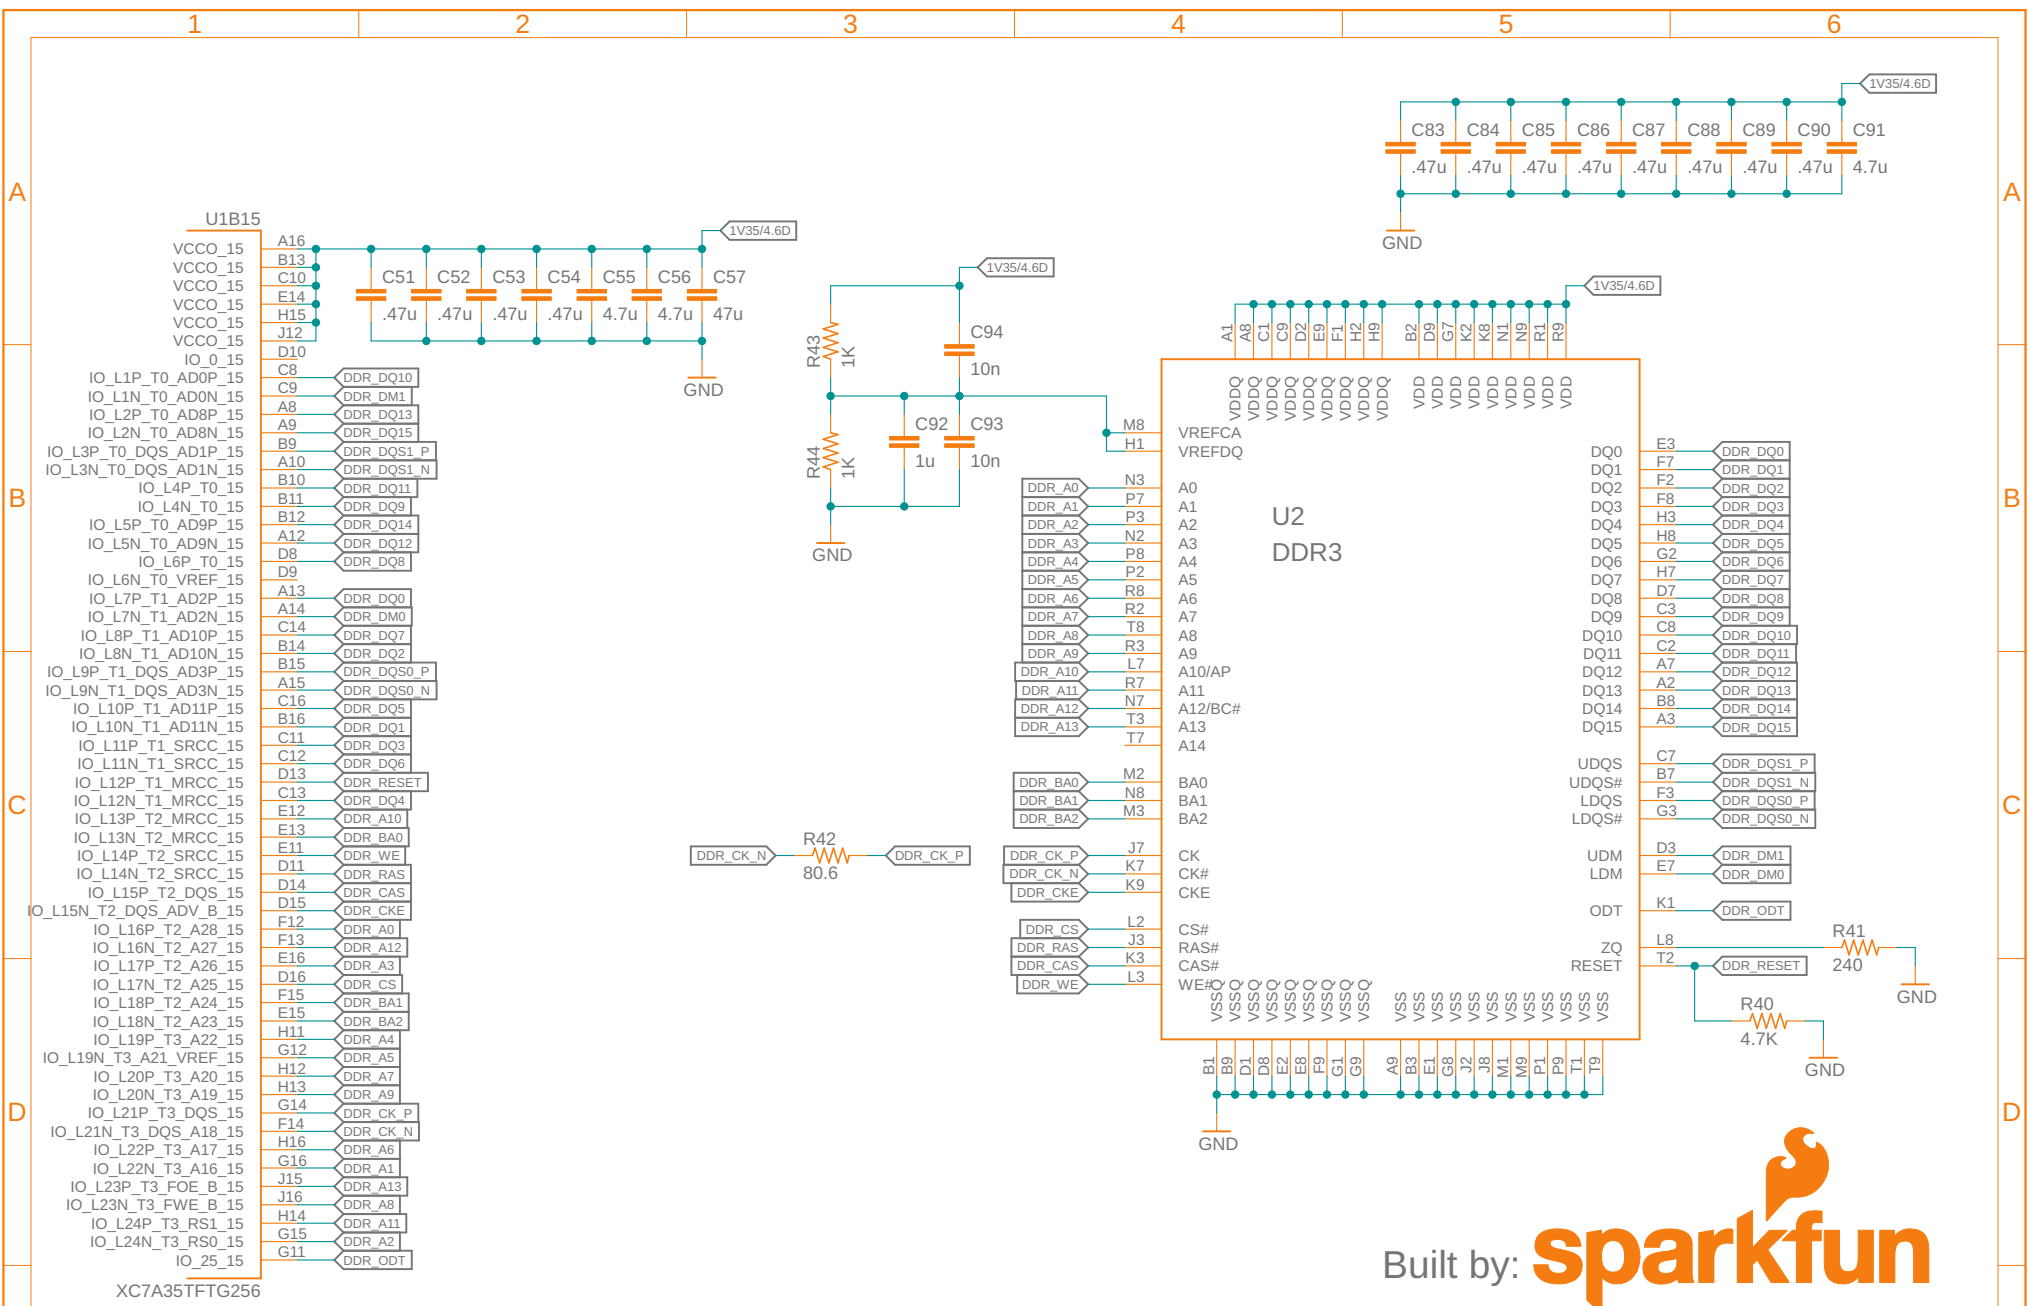

C

C

D

D

E

E

TITLE: alchitry\_gold v2

Document Number:

REV:

Date: 8/3/2023 10:03 AM

Sheet: 3/6

TITLE: alchitry_gold v2	
Document Number:	REV:
Date: 8/3/2023 10:03 AM	Sheet: 4/6

TITLE: alchitry_gold v2	
Document Number:	REV:
Date: 8/3/2023 10:03 AM	Sheet: 5/6

TITLE: alchitry_gold v2	
Document Number:	REV:
Date: 8/3/2023 10:03 AM	Sheet: 6/6