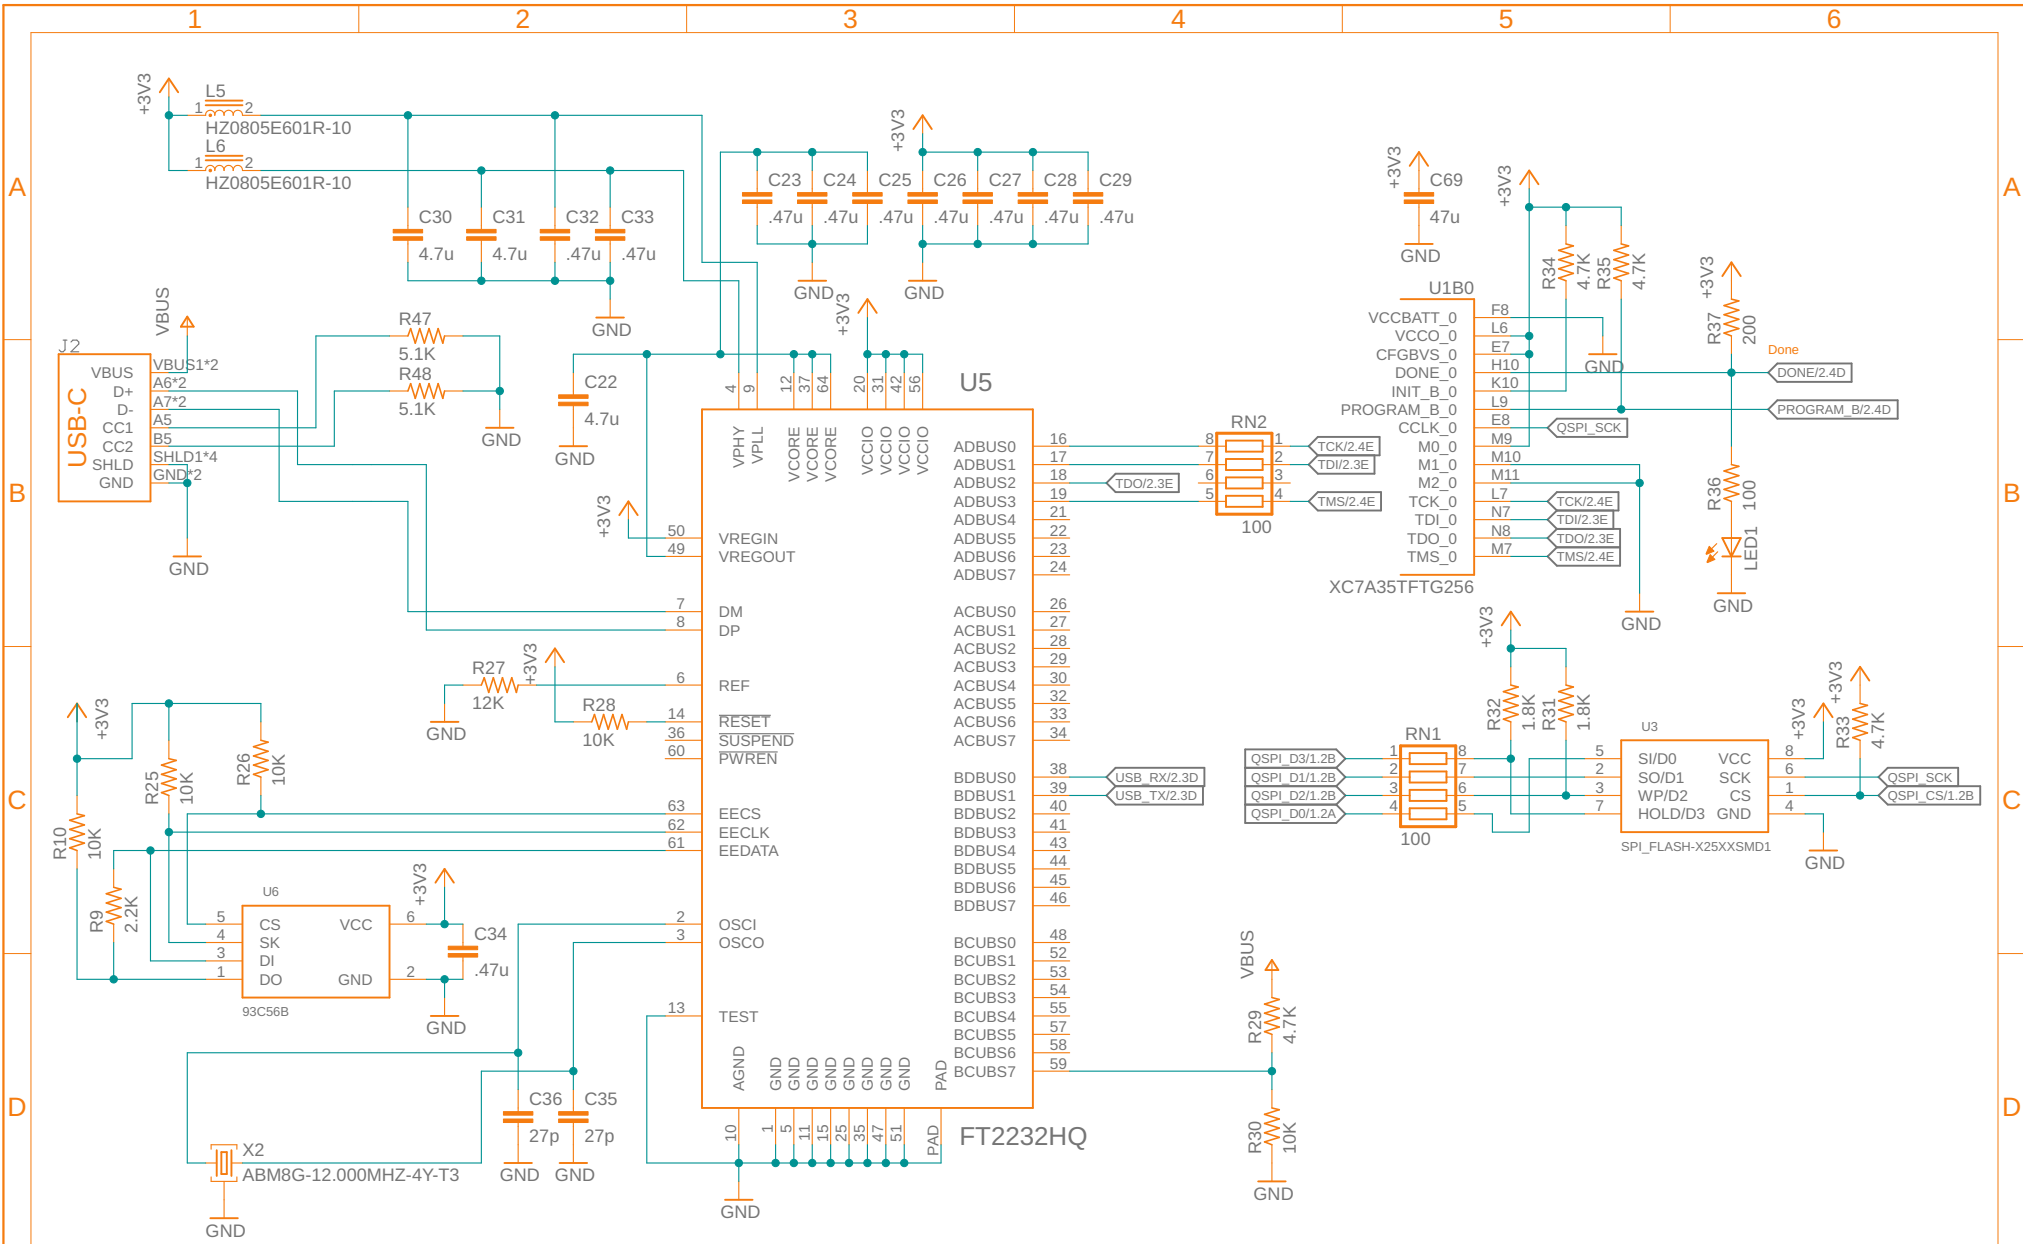

C

C

D

D

E

E

TITLE: alchitry\_gold v2

Document Number:

REV:

Date: 8/3/2023 10:03 AM

Sheet: 3/6

TITLE: alchitry_gold v2	
Document Number:	REV:
Date: 8/3/2023 10:03 AM	Sheet: 4/6

TITLE: alchitry_gold v2	
Document Number:	REV:
Date: 8/3/2023 10:03 AM	Sheet: 5/6

TITLE: alchitry_gold v2	
Document Number:	REV:
Date: 8/3/2023 10:03 AM	Sheet: 6/6