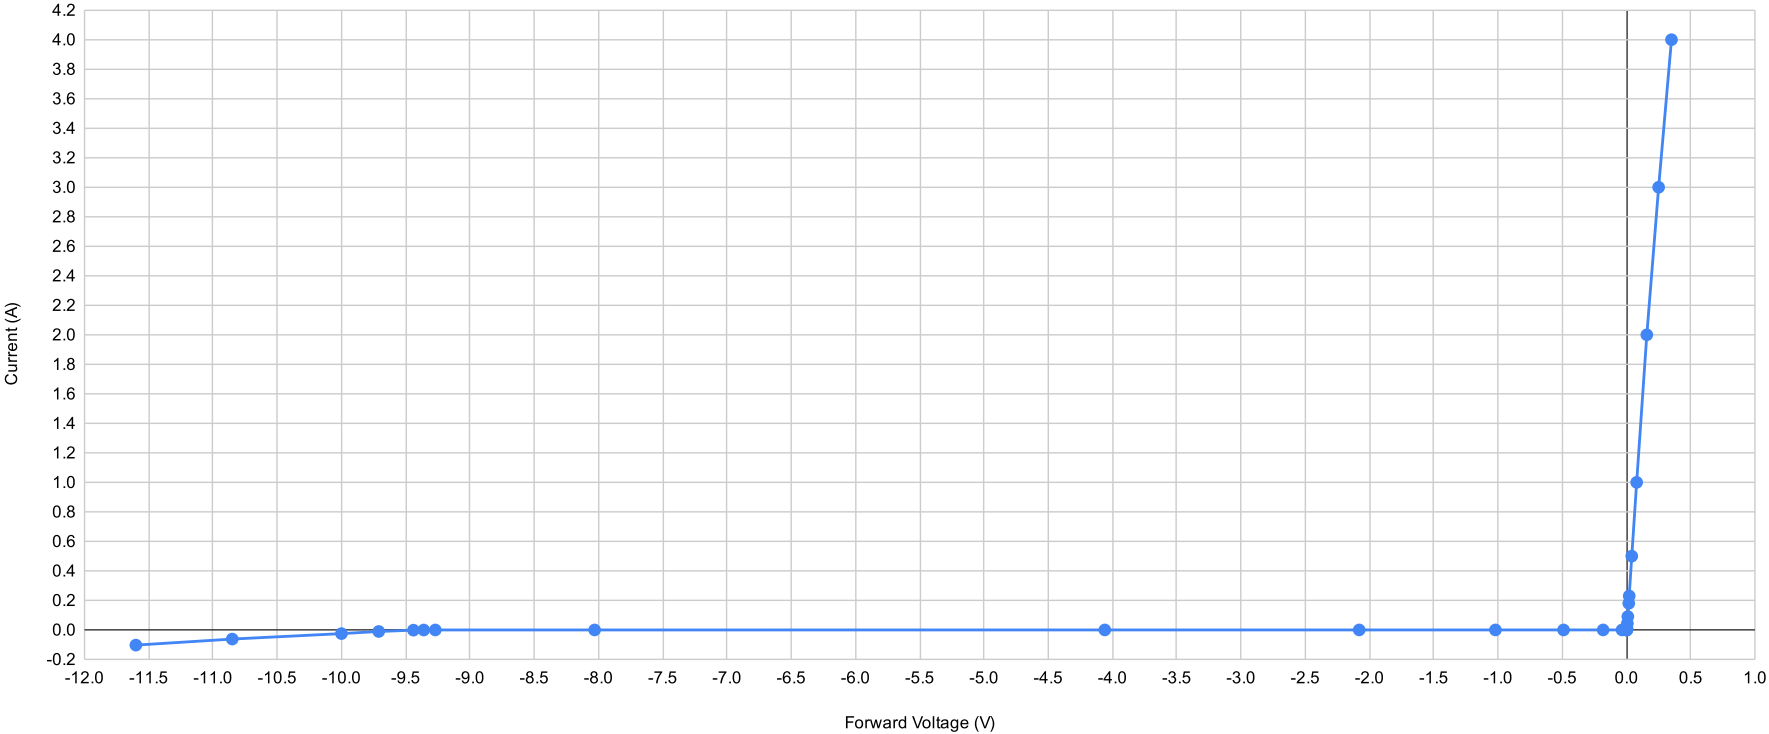

I-V Curve (all VIN values, forward region, logarithmic scale)

I-V Curve (VIN=1V)

I-V Curve (VIN=1.8V)

I-V Curve (VIN=3.3V)

I-V Curve (VIN=5V)

I-V Curve (VIN=9V)

I-V Curve (VIN=12V)

I-V Curve (VIN=15V)

I-V Curve (VIN=20V)