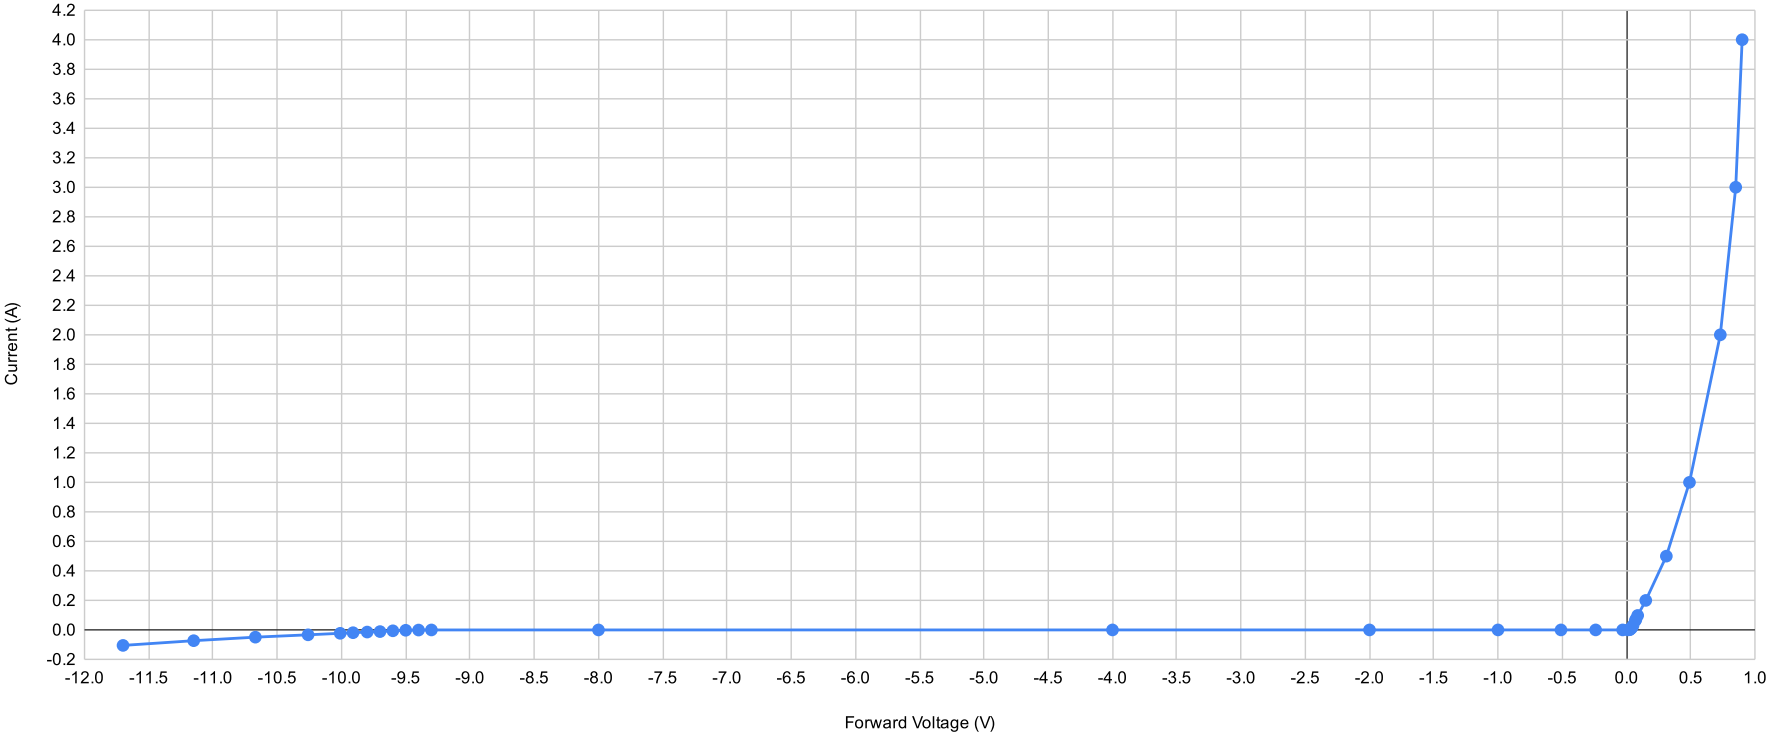

I-V Curve (all VIN values, forward region, logarithmic scale)

I-V Curve (VIN=1V)

I-V Curve (VIN=1.8V)

I-V Curve (VIN=3.3V)

I-V Curve (VIN=5V)

I-V Curve (VIN=9V)

I-V Curve (VIN=12V)

I-V Curve (VIN=15V)

I-V Curve (VIN=20V)