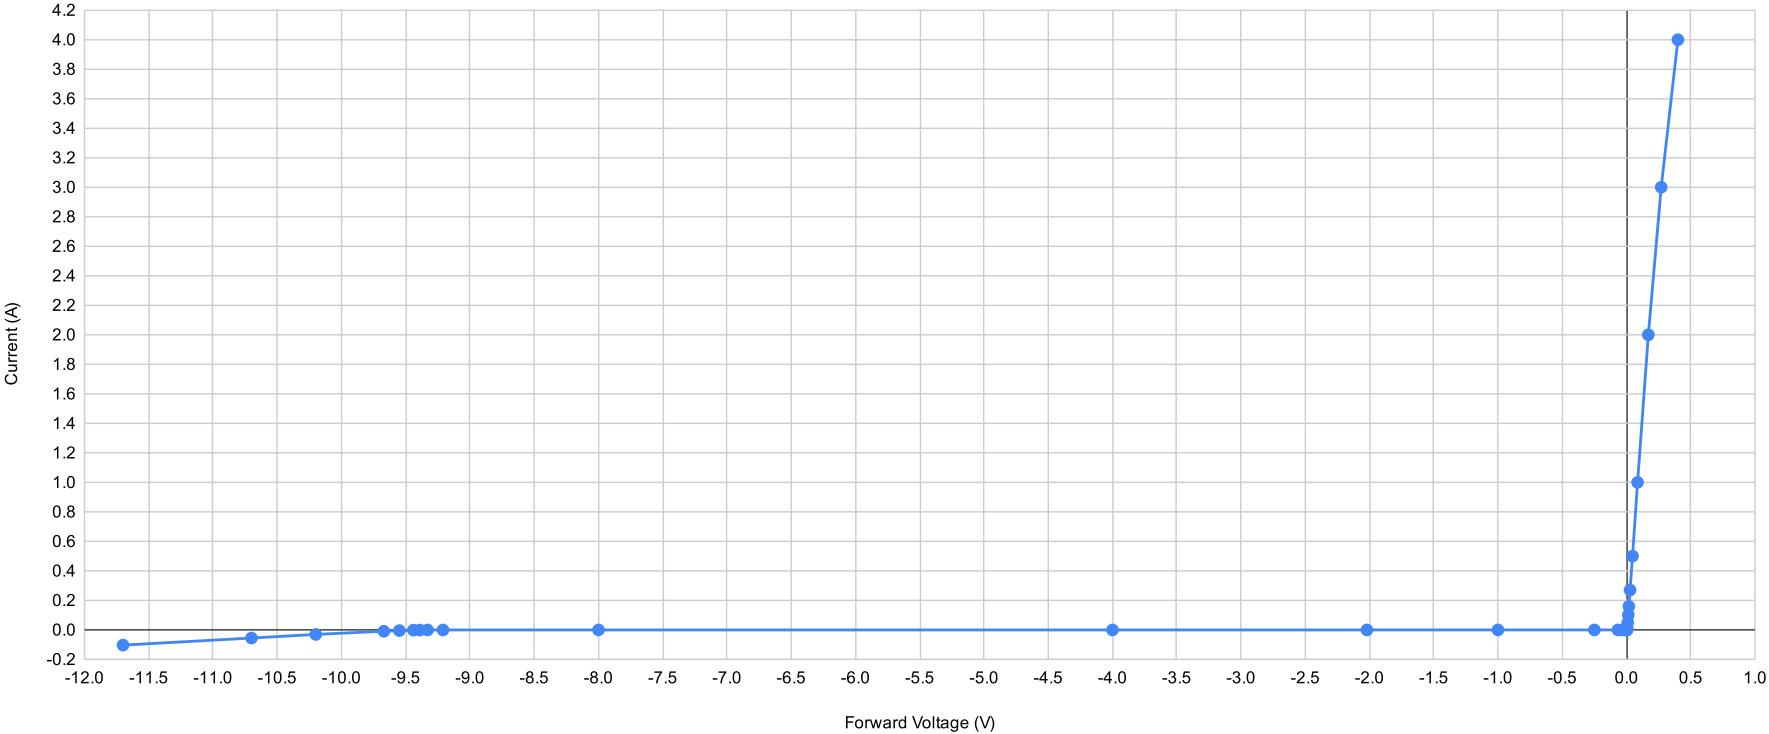

I-V Curve (all VIN values, forward region, logarithmic scale)

I-V Curve (VIN=1V)

I-V Curve (VIN=1.8V)

I-V Curve (VIN=3.3V)

I-V Curve (VIN=5V)

I-V Curve (VIN=9V)

I-V Curve (VIN=12V)

I-V Curve (VIN=15V)

I-V Curve (VIN=20V)