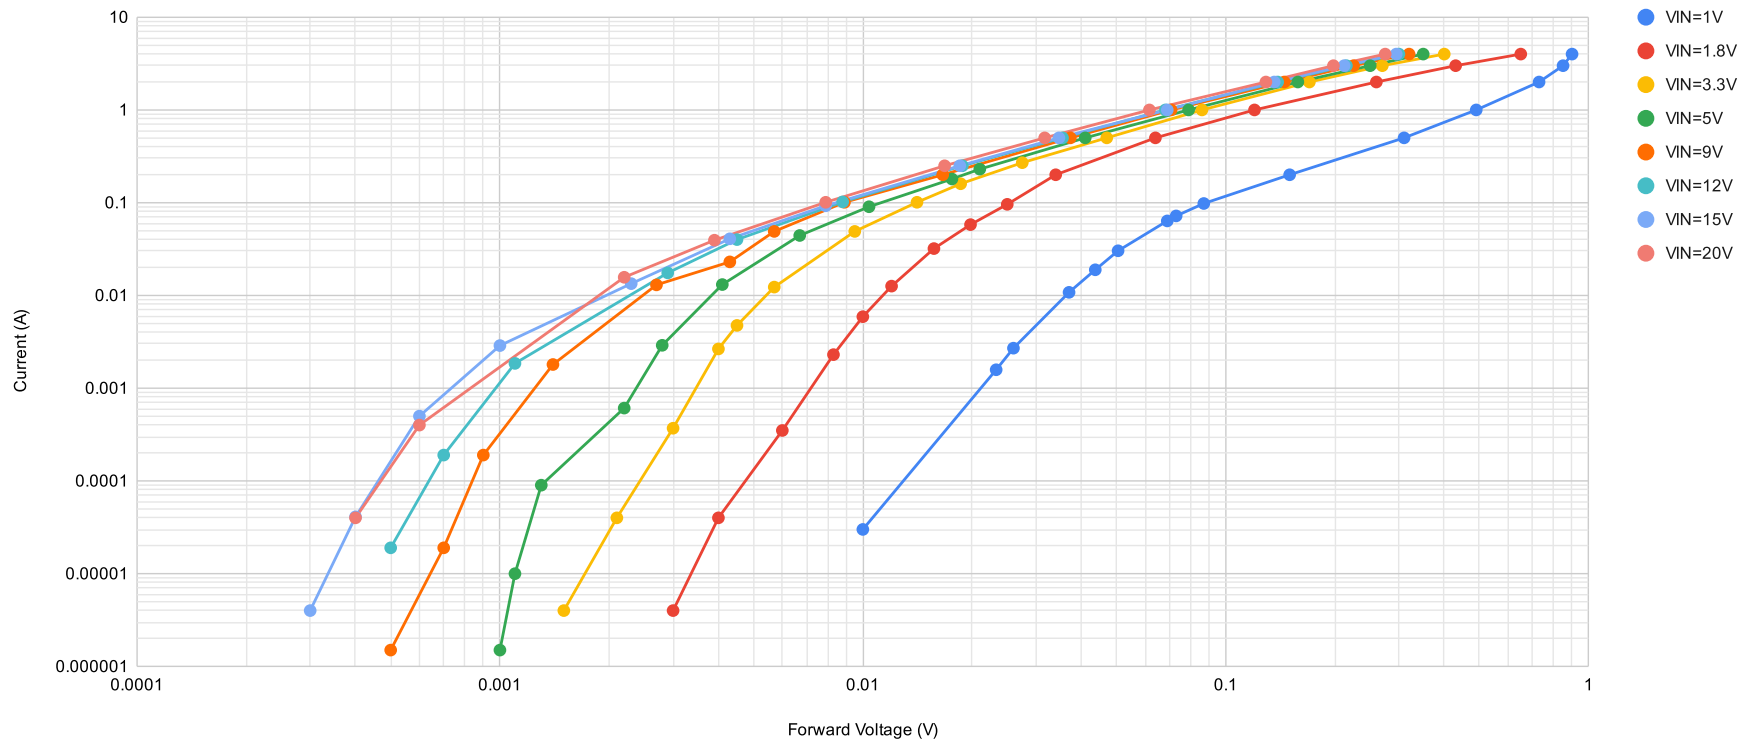

I-V Curve (all VIN values, forward region, logarithmic scale)

I-V Curve (VIN=1V)

I-V Curve (VIN=1.8V)

I-V Curve (VIN=3.3V)

I-V Curve (VIN=5V)

I-V Curve (VIN=9V)

I-V Curve (VIN=12V)

I-V Curve (VIN=15V)

I-V Curve (VIN=20V)