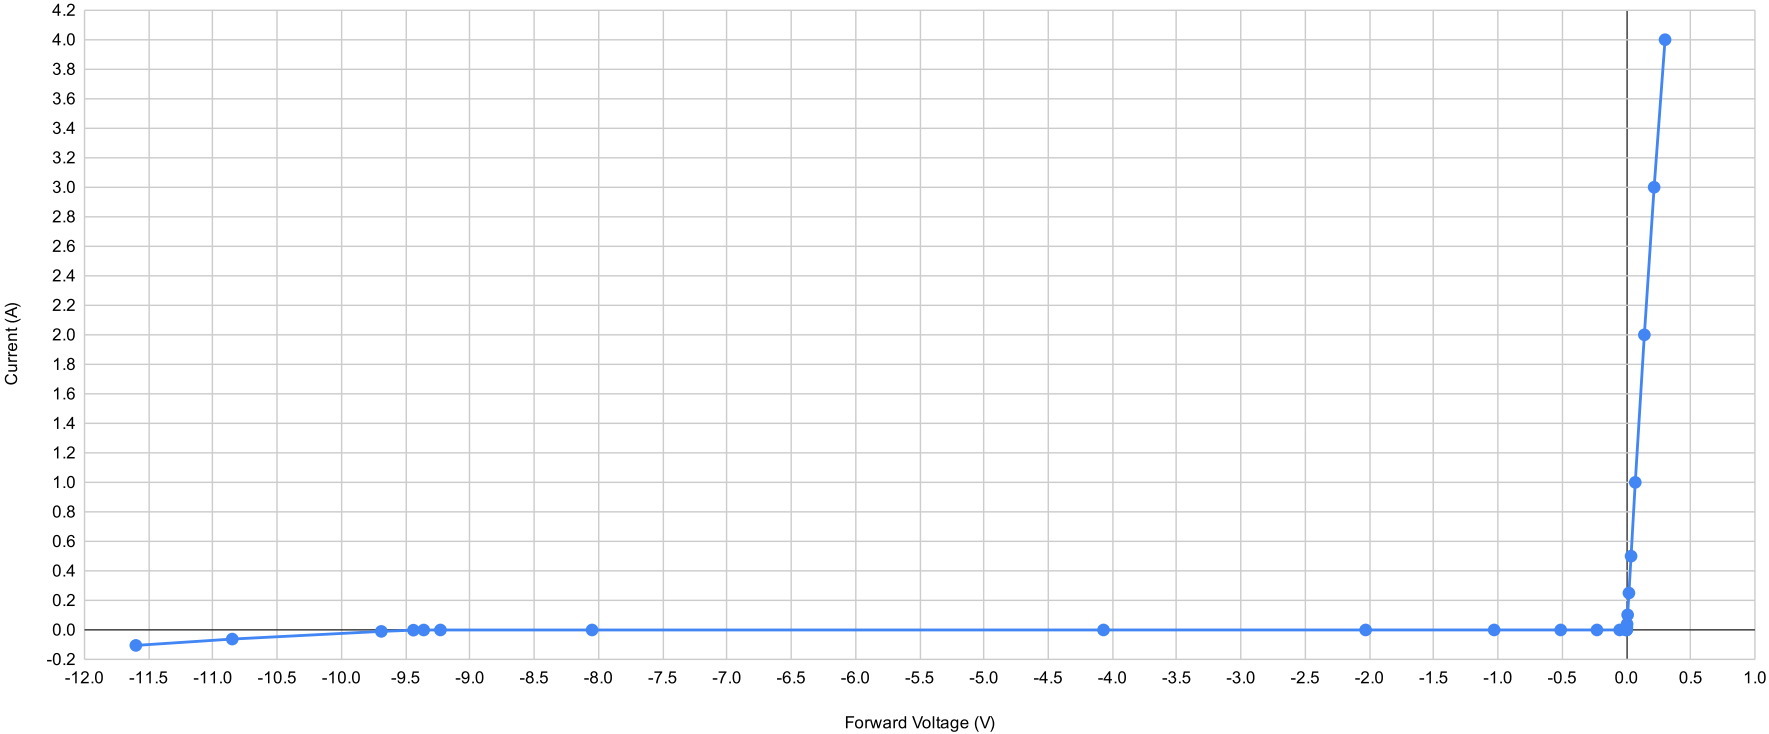

I-V Curve (all VIN values, forward region, logarithmic scale)

I-V Curve (VIN=1V)

I-V Curve (VIN=1.8V)

I-V Curve (VIN=3.3V)

I-V Curve (VIN=5V)

I-V Curve (VIN=9V)

I-V Curve (VIN=12V)

I-V Curve (VIN=15V)

I-V Curve (VIN=20V)