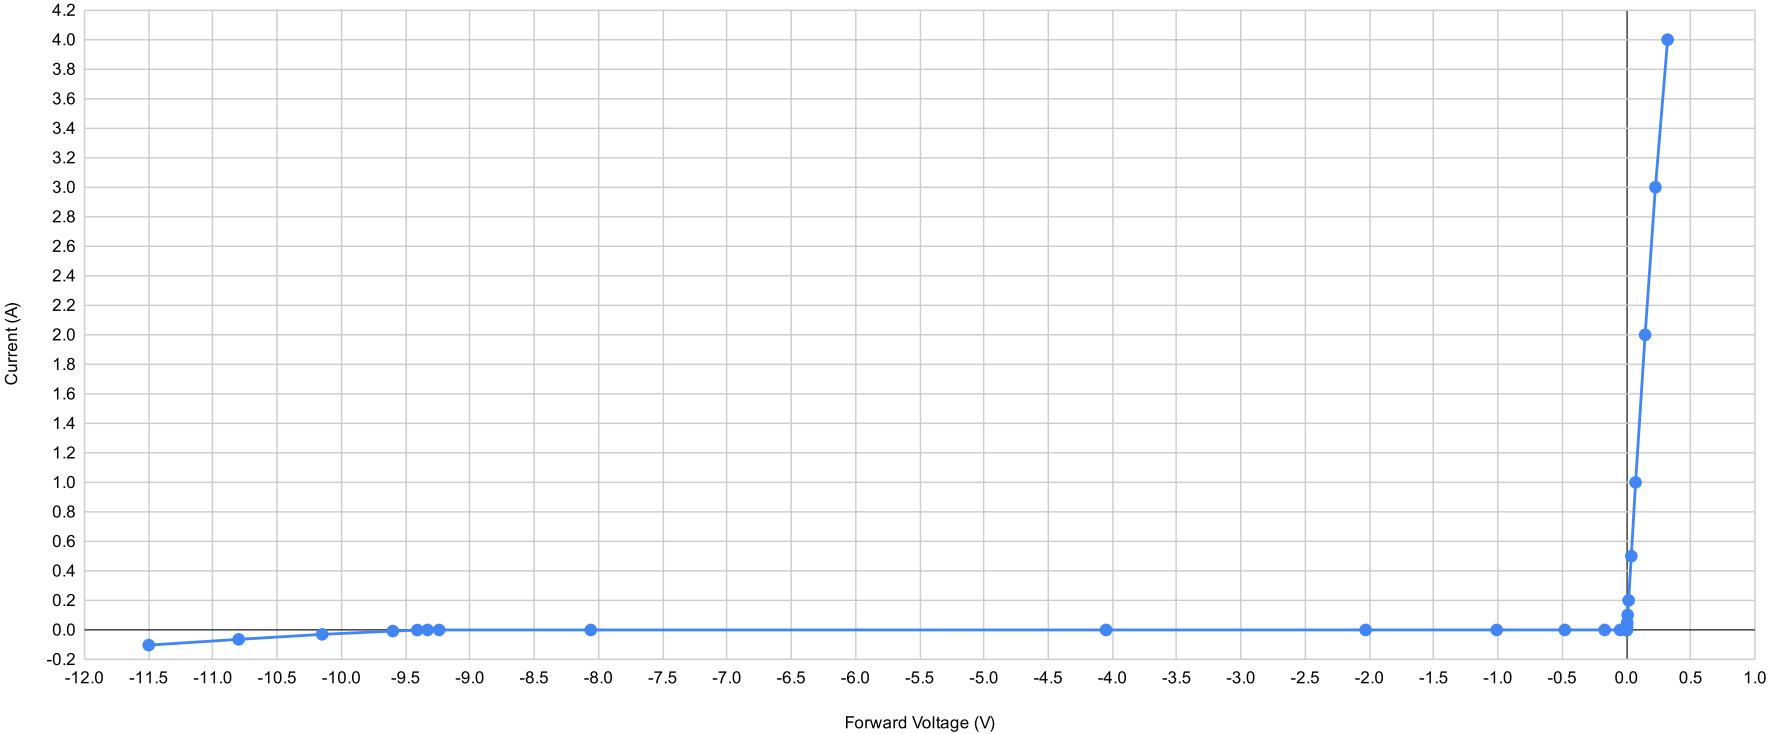

I-V Curve (all VIN values, forward region, logarithmic scale)

I-V Curve (VIN=1V)

I-V Curve (VIN=1.8V)

I-V Curve (VIN=3.3V)

I-V Curve (VIN=5V)

I-V Curve (VIN=9V)

I-V Curve (VIN=12V)

I-V Curve (VIN=15V)

I-V Curve (VIN=20V)