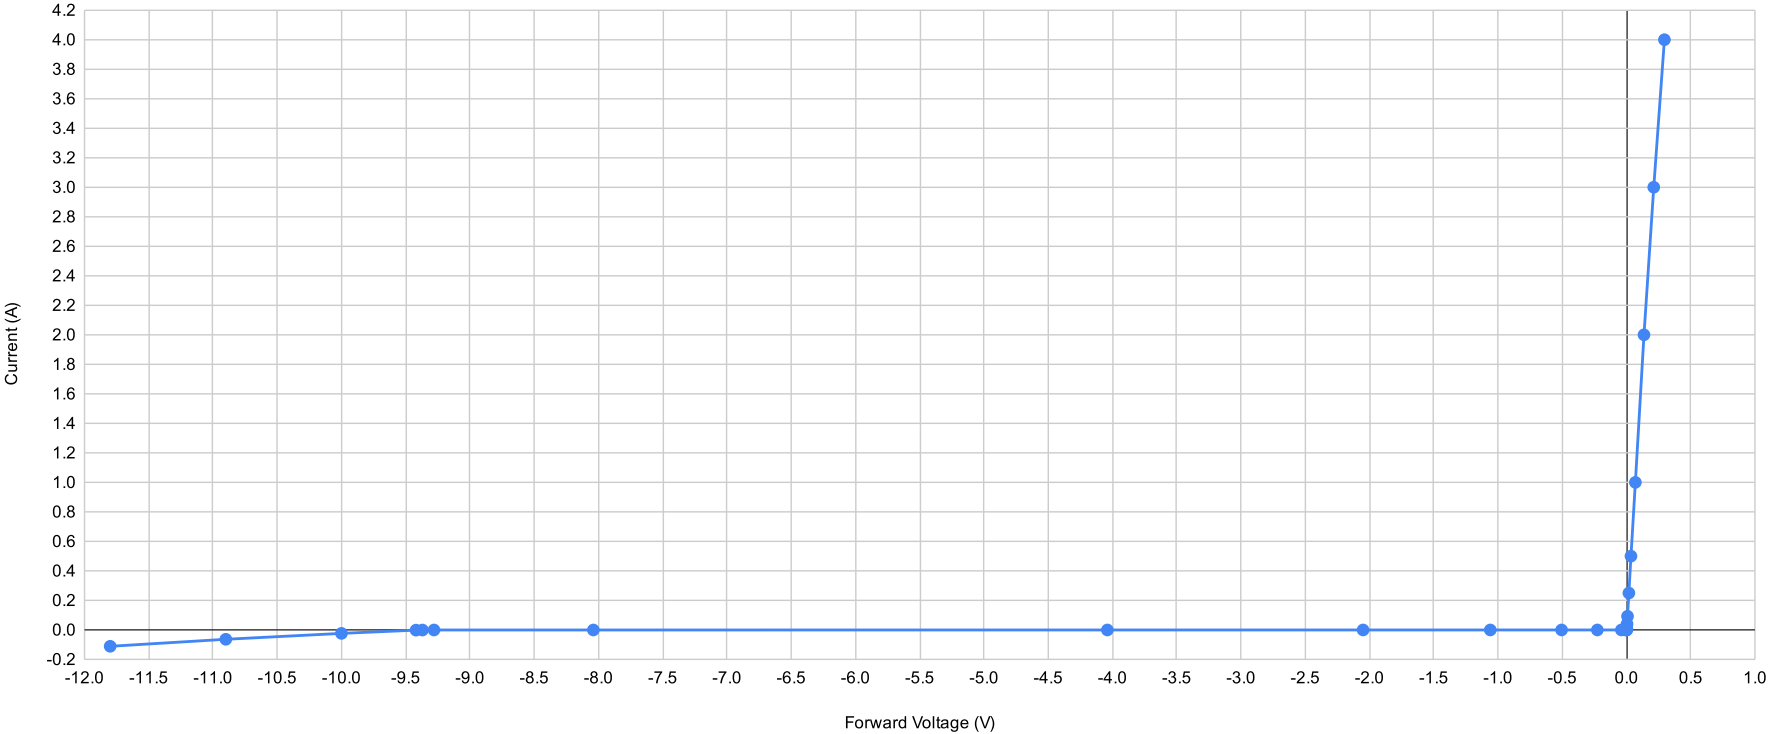

I-V Curve (all VIN values, forward region, logarithmic scale)

I-V Curve (VIN=1V)

I-V Curve (VIN=1.8V)

I-V Curve (VIN=3.3V)

I-V Curve (VIN=5V)

I-V Curve (VIN=9V)

I-V Curve (VIN=12V)

I-V Curve (VIN=15V)

I-V Curve (VIN=20V)