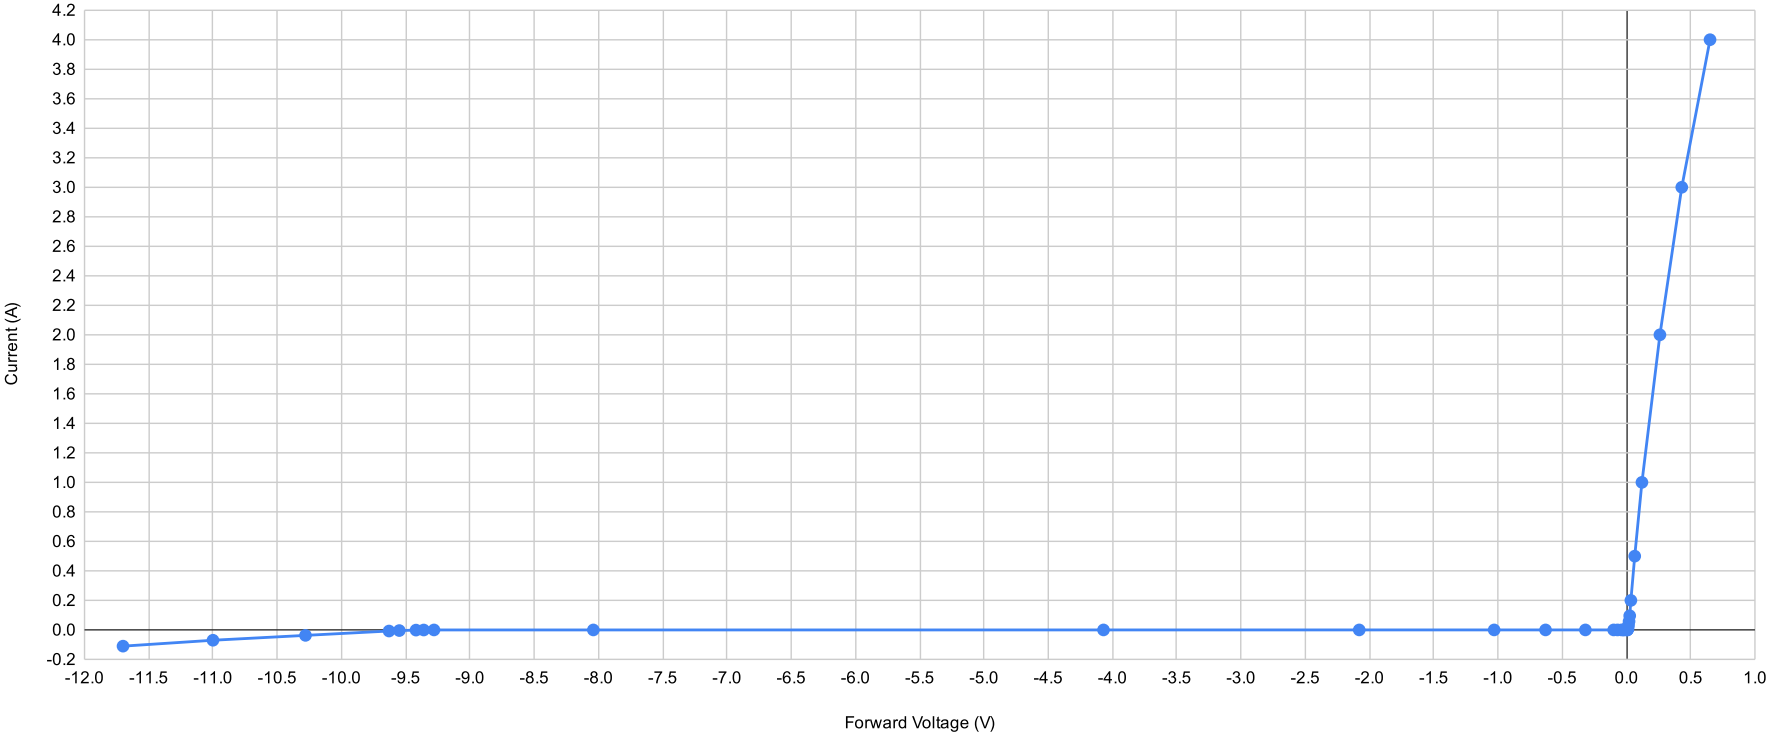

I-V Curve (all VIN values, forward region, logarithmic scale)

I-V Curve (VIN=1V)

I-V Curve (VIN=1.8V)

I-V Curve (VIN=3.3V)

I-V Curve (VIN=5V)

I-V Curve (VIN=9V)

I-V Curve (VIN=12V)

I-V Curve (VIN=15V)

I-V Curve (VIN=20V)