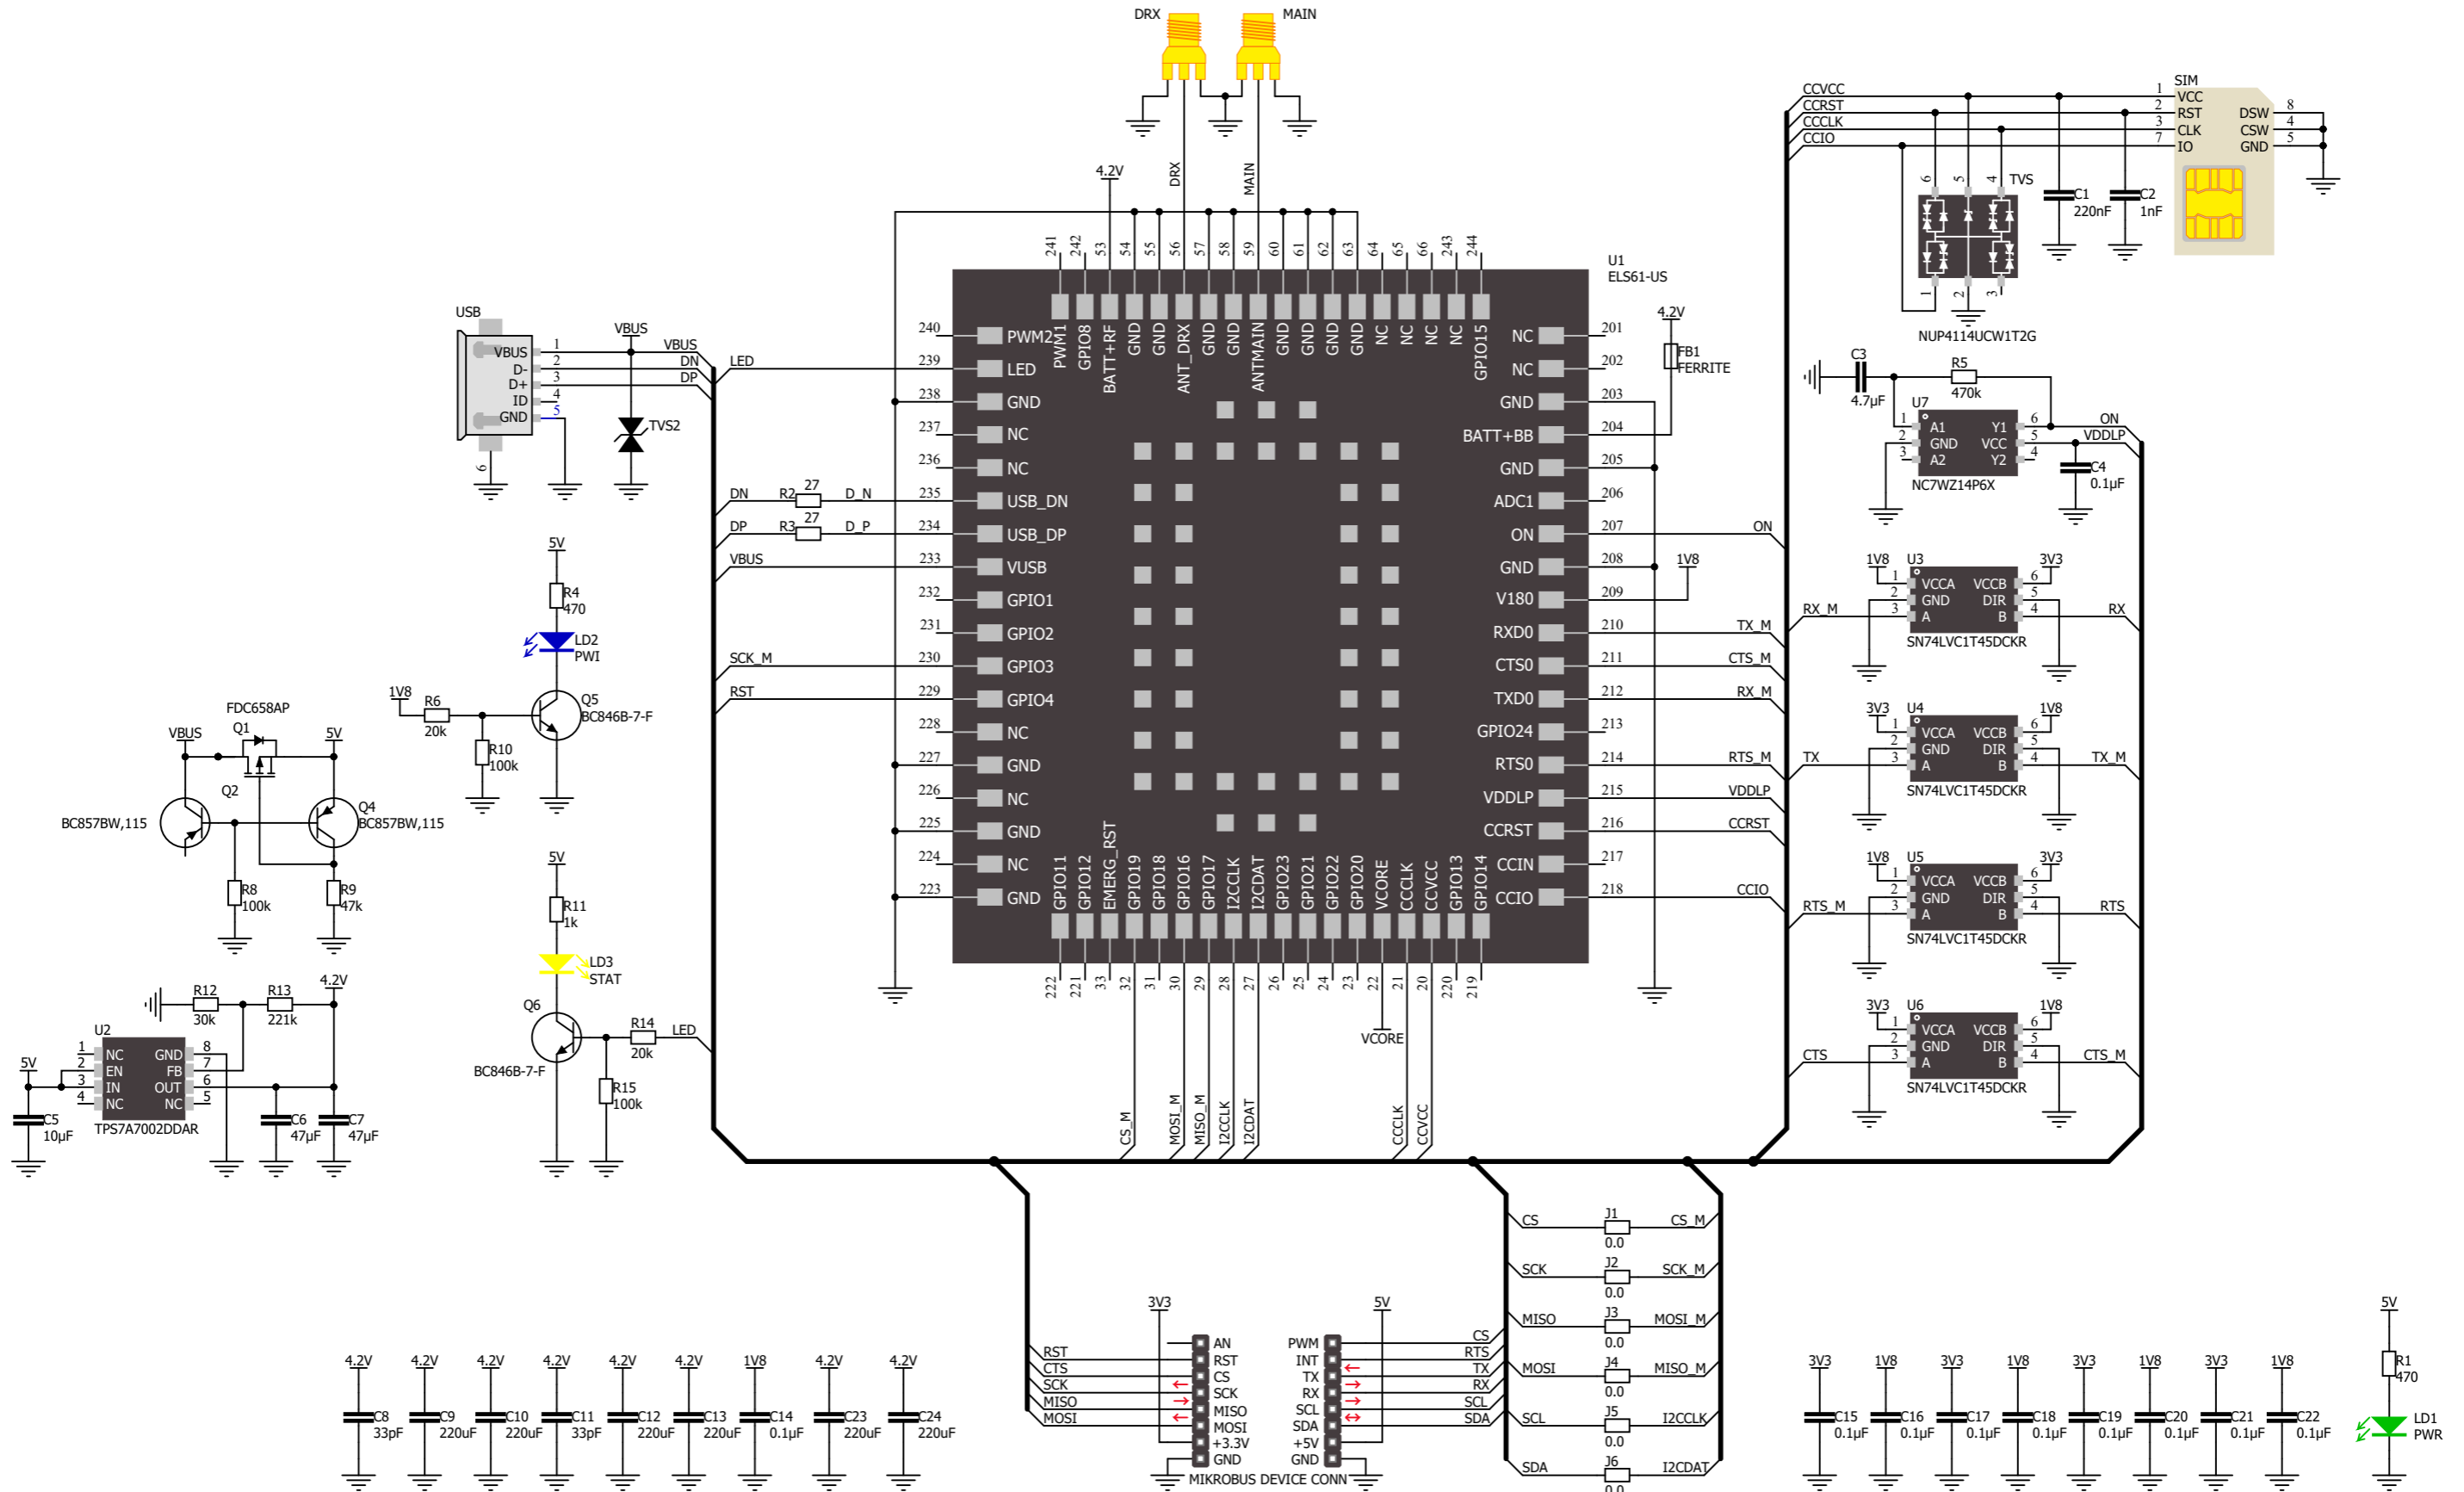

LTE Cat.1-US click (for United States) schematic v101

www.mikroe.com