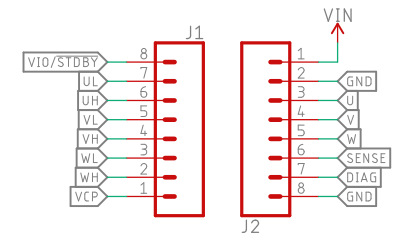

### 3-Phase Brushless Motor Driver

### 0.1" Headers