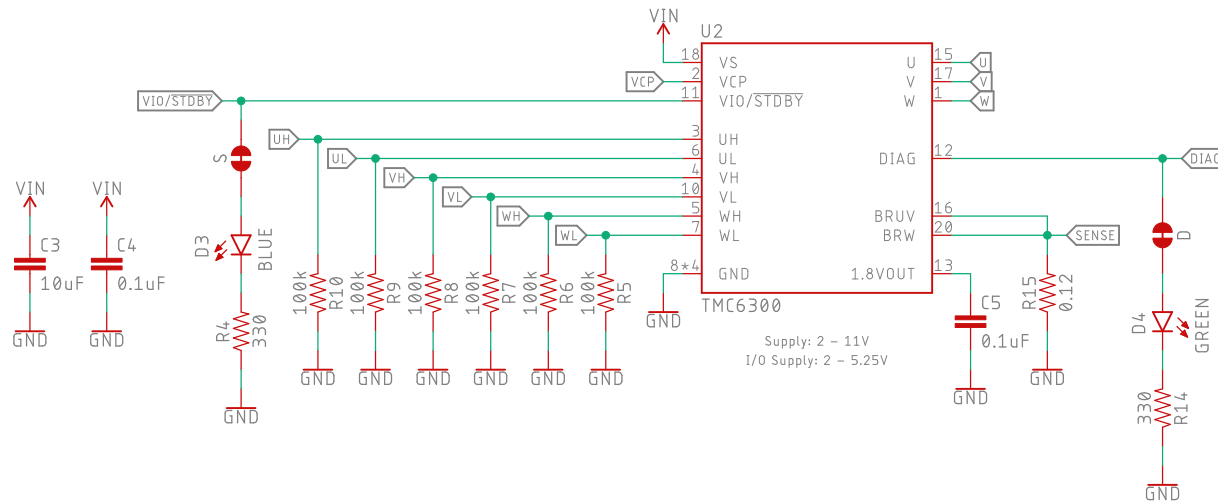

### 3-Phase Brushless Motor Driver

### 0.1" Headers

### Power LED

Released under the Creative Commons Attribution Share-Alike 4.0 License  
<https://creativecommons.org/licenses/by-sa/4.0/>

TITLE: SparkFun\_TMC6300\_Breakout

Special Instructions

Design by: N. Seidle