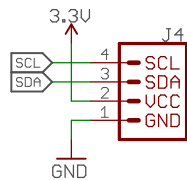

7-bit unshifted I2C address: 0x76

Released under the Creative Commons Attribution Share-Alike 4.0 License https://creativecommons.org/licenses/by-sa/4.0/			
TITLE: Qwiic Pressure Sensor - MS5637			
Design by: N. Seidle			REV: X10
Date: 4/4/2018 2:26 PM			Sheet: 1/1