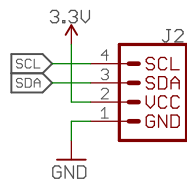

7-bit unshifted I2C address: 0x76

Released under the Creative Commons Attribution Share-Alike 4.0 License https://creativecommons.org/licenses/by-sa/4.0/			
TITLE: Qwiic Pressure Sensor - MS5637			
Design by: N. Seidle			REV: X10
Date: 4/4/2018 2:26 PM			Sheet: 1/1