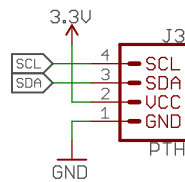

7-bit unshifted I2C address: 0x76

Released under the Creative Commons Attribution Share-Alike 4.0 License https://creativecommons.org/licenses/by-sa/4.0/			
TITLE: Qwiic Pressure Sensor - MS5637			
Design by: N. Seidle			REV: X10
Date: 4/4/2018 2:26 PM			Sheet: 1/1