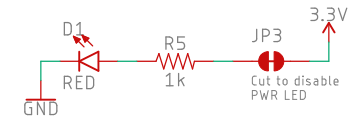

Power LED

JST Connectors

0.1" Headers

Qwiic Connectors

Released under the Creative Commons Attribution Share-Alike 4.0 License
<https://creativecommons.org/licenses/by-sa/4.0/>

TITLE: Qwiic Fuel Gauge – MAX17048