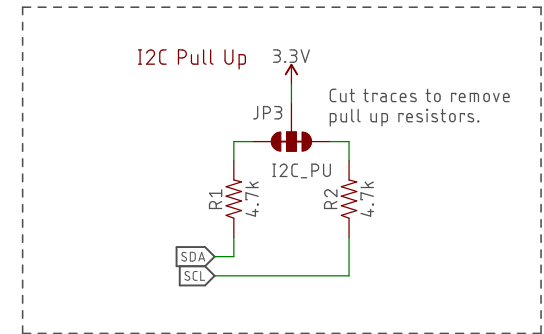

## Qwiic Connectors and Header

Released under the Creative Commons Attribution Share-Alike 4.0 License  
<https://creativecommons.org/licenses/by-sa/4.0/>

TITLE: SparkFun\_Ambient\_Light\_Sensor\_VEML6030\_Schem