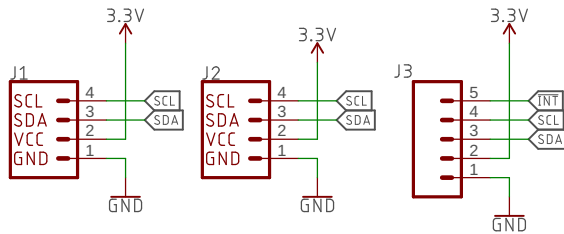

## Qwiic Connectors and Header

Released under the Creative Commons Attribution Share-Alike 4.0 License  
<https://creativecommons.org/licenses/by-sa/4.0/>

TITLE: SparkFun\_Ambient\_Light\_Sensor\_VEML6030\_Schem