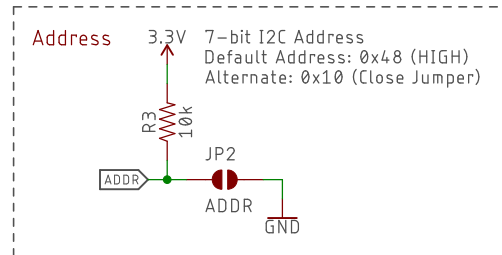

Qwiic Connectors and Header

Released under the Creative Commons Attribution Share-Alike 4.0 License
<https://creativecommons.org/licenses/by-sa/4.0/>

TITLE: SparkFun_Ambient_Light_Sensor_VEML6030_Schem

Design by:
Elias Santistevan

REV:
v1.0

Date: 8/26/2019 8:21 AM

Sheet: 1/1