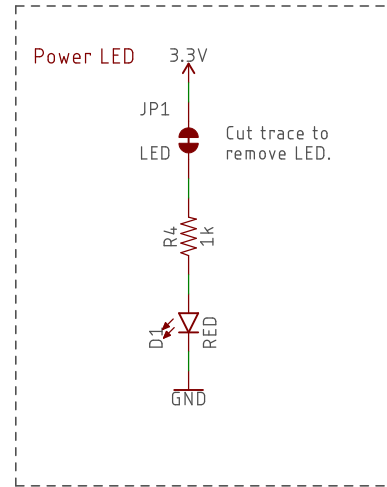

VEML6030 Ambient Light Sensor

Jumpers

Qwiic Connectors and Header

Released under the Creative Commons Attribution Share-Alike 4.0 License
<https://creativecommons.org/licenses/by-sa/4.0/>

TITLE: SparkFun_Ambient_Light_Sensor_VEML6030_Schem

Design by:
Elias Santistevan

REV:
v1.0

Date: 8/26/2019 8:21 AM

Sheet: 1/1