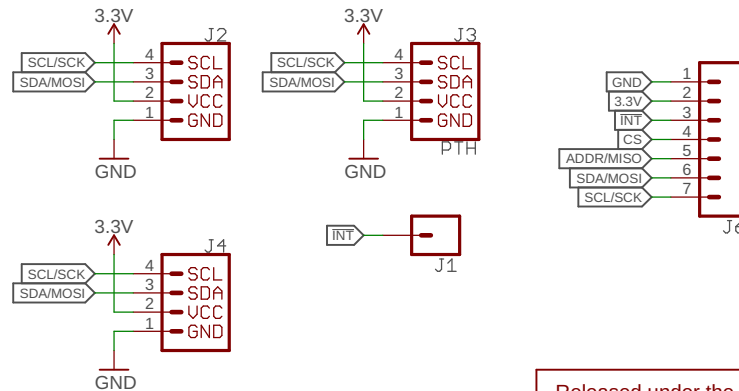

LPS25HB Pressure Sensor

Released under the Creative Commons Attribution Share-Alike 4.0 License https://creativecommons.org/licenses/by-sa/4.0/		 
TITLE: Qwiic Pressure Sensor - LPS25HB		
Design by: N. Seidle		REV: X10
Date: 5/30/2018 3:00 PM	Sheet: 1/1	