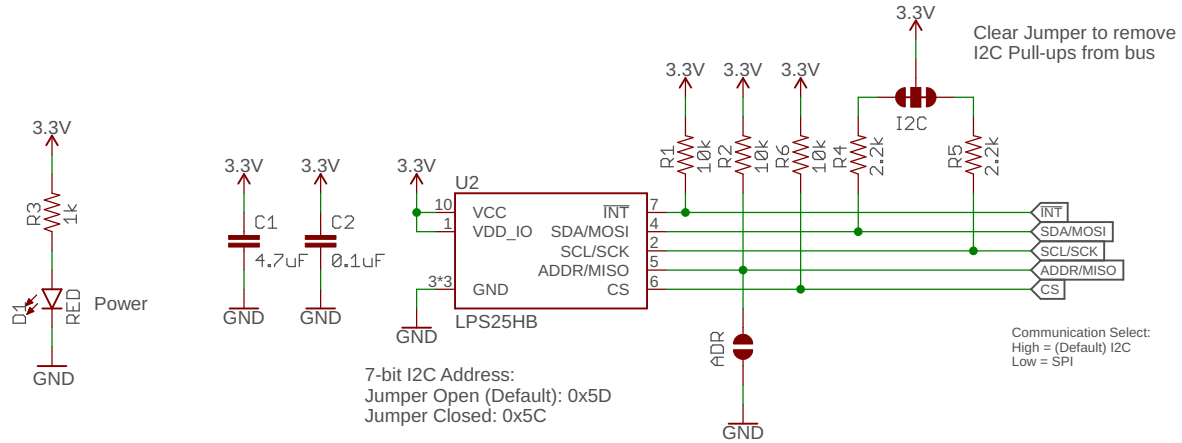

LPS25HB Pressure Sensor

Released under the Creative Commons Attribution Share-Alike 4.0 License https://creativecommons.org/licenses/by-sa/4.0/		 
TITLE: Qwiic Pressure Sensor - LPS25HB		
Design by: N. Seidle		REV: X10
Date: 5/30/2018 3:00 PM	Sheet: 1/1	