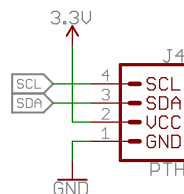

CCS811 - Air Quality (CO2, TVOC)

BME280 - Humidity, Pressure, Temperature

CCS811 Options

Released under the Creative Commons Attribution Share-Alike 4.0 License
<https://creativecommons.org/licenses/by-sa/4.0/>

TITLE: CSS811_BME280_Breakout

Design by: Nathan Seidle

REV:
X10

Date: 2/23/2017 10:54 AM

Sheet: 1/1