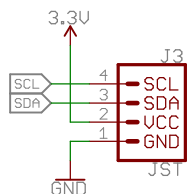

CCS811 - Air Quality (CO2, TVOC)

BME280 - Humidity, Pressure, Temperature

CCS811 Options

Released under the Creative Commons Attribution Share-Alike 4.0 License
<https://creativecommons.org/licenses/by-sa/4.0/>

TITLE: CSS811_BME280_Breakout

Design by: Nathan Seidle

REV:
X10

Date: 2/23/2017 10:54 AM

Sheet: 1/1