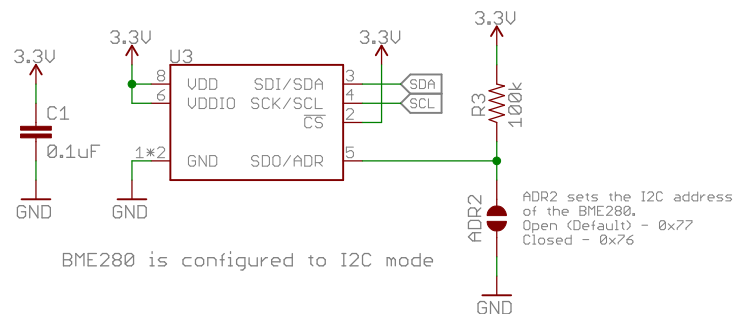

CCS811 - Air Quality (CO2, TVOC)

BME280 - Humidity, Pressure, Temperature

CCS811 Options

Released under the Creative Commons Attribution Share-Alike 4.0 License
<https://creativecommons.org/licenses/by-sa/4.0/>

TITLE: CSS811_BME280_Breakout

Design by: Nathan Seidle

REV:
X10

Date: 2/23/2017 10:54 AM

Sheet: 1/1