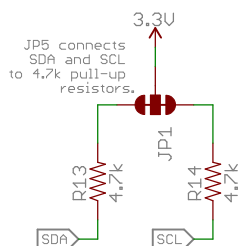

CCS811 - Air Quality (CO2, TVOC)

BME280 - Humidity, Pressure, Temperature

CCS811 Options

Released under the Creative Commons Attribution Share-Alike 4.0 License
<https://creativecommons.org/licenses/by-sa/4.0/>

TITLE: CSS811_BME280_Breakout

Design by: Nathan Seidle

REV:
X10

Date: 2/23/2017 10:54 AM

Sheet: 1/1