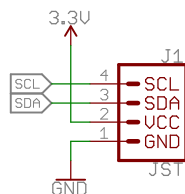

CCS811 - Air Quality (CO2, TVOC)

BME280 - Humidity, Pressure, Temperature

CCS811 Options

Released under the Creative Commons Attribution Share-Alike 4.0 License
<https://creativecommons.org/licenses/by-sa/4.0/>

TITLE: CSS811_BME280_Breakout

Design by: Nathan Seidle

REV:
X10

Date: 2/23/2017 10:54 AM

Sheet: 1/1