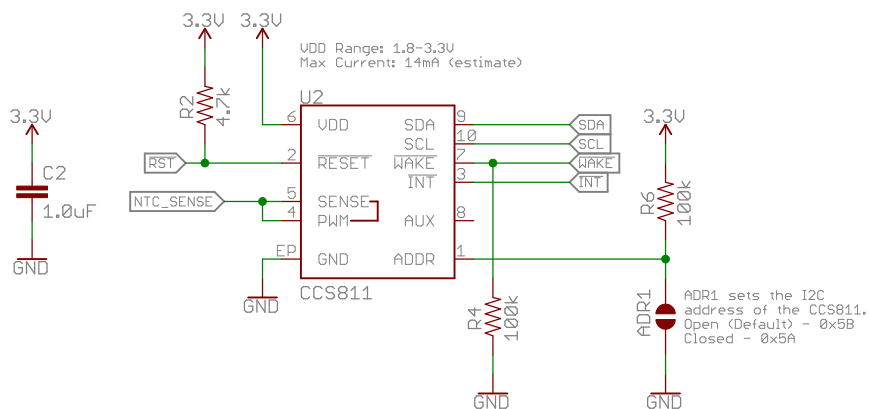

CCS811 - Air Quality (CO2, TVOC)

BME280 - Humidity, Pressure, Temperature

CCS811 Options

Released under the Creative Commons Attribution Share-Alike 4.0 License
<https://creativecommons.org/licenses/by-sa/4.0/>

TITLE: CSS811_BME280_Breakout

Design by: Nathan Seidle

REV:
X10

Date: 2/23/2017 10:54 AM

Sheet: 1/1