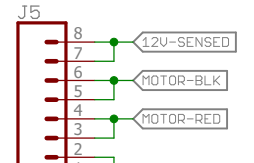

Power

Motor Connect

Current Sense

Motor Control

Motor Controller Output

Dial Zero

Handle Servo

Released under the Creative Commons Attribution Share-Alike 4.0 License
<https://creativecommons.org/licenses/by-sa/4.0/>