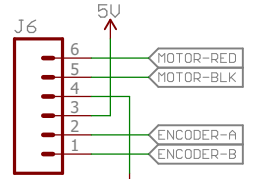

Power

Motor Connect

Current Sense

Motor Control

Motor Controller Output

Dial Zero

Handle Servo

Released under the Creative Commons Attribution Share-Alike 4.0 License
<https://creativecommons.org/licenses/by-sa/4.0/>

TITLE: Safe Cracker Shield

Design by: N. Seidle

REV: X10

Date: 3/28/2017 8:23 AM

Sheet: 1/1