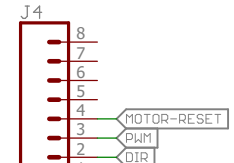

Power

Motor Connect

Current Sense

Motor Control

Motor Controller Output

Dial Zero

Handle Servo

Released under the Creative Commons Attribution Share-Alike 4.0 License
<https://creativecommons.org/licenses/by-sa/4.0/>

TITLE: Safe Cracker Shield

Design by: N. Seidle

REV: X10

Date: 3/28/2017 8:23 AM

Sheet: 1/1