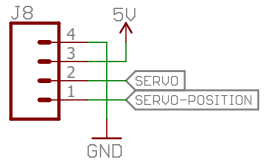

Power

Motor Connect

Current Sense

Motor Control

Motor Controller Output

Dial Zero

Handle Servo

Released under the Creative Commons Attribution Share-Alike 4.0 License
<https://creativecommons.org/licenses/by-sa/4.0/>

TITLE: Safe Cracker Shield

Design by: N. Seidle

REV: X10

Date: 3/28/2017 8:23 AM

Sheet: 1/1