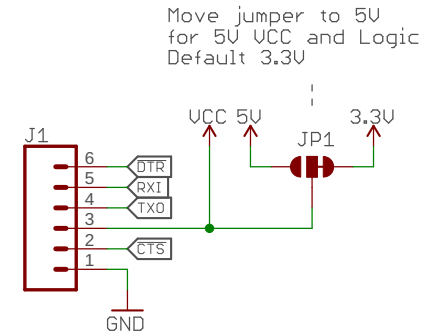

Serial Connection

3.3V Regulation

Released under the Creative Commons Attribution Share-Alike 4.0 License
<https://creativecommons.org/licenses/by-sa/4.0/>

TITLE: Serial-Basic-CH340C

Design by: N. Seidle

REV: v10