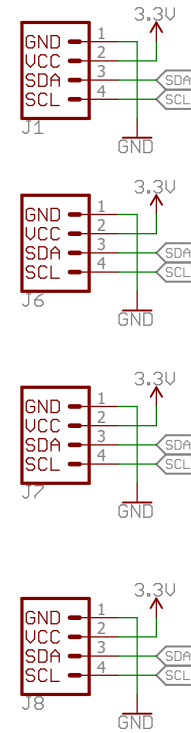

Raspberry Pi

Proto Connections

Power

I2C Connections

Released under the Creative Commons Attribution-ShareAlike 4.0 License
<https://creativecommons.org/licenses/by-sa/4.0/>

TITLE: Qwiic Shield for RaspberryPi

Design by: N. Seidle

REV:
x10

Date: 4/14/2017 3:20 PM

Sheet: 1/1