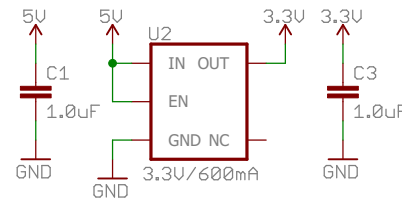

Raspberry Pi

Proto Connections

Power

I2C Connections

Released under the Creative Commons Attribution-ShareAlike 4.0 License
<https://creativecommons.org/licenses/by-sa/4.0/>

TITLE: Qwiic Shield for RaspberryPi