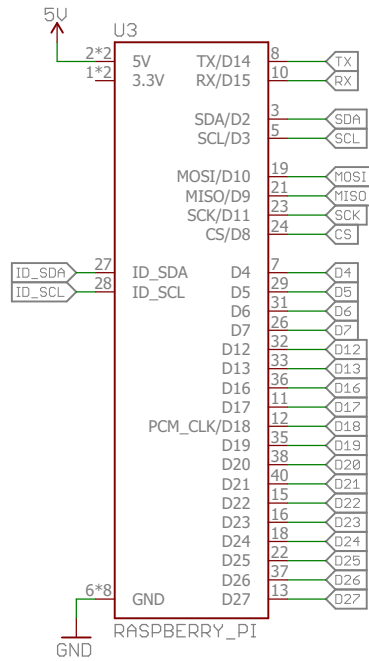

Raspberry Pi

Proto Connections

Power

I2C Connections

Released under the Creative Commons Attribution-ShareAlike 4.0 License
<https://creativecommons.org/licenses/by-sa/4.0/>

TITLE: Qwiic Shield for RaspberryPi

Design by: N. Seidle

REV:
x10

Date: 4/14/2017 3:20 PM

Sheet: 1/1