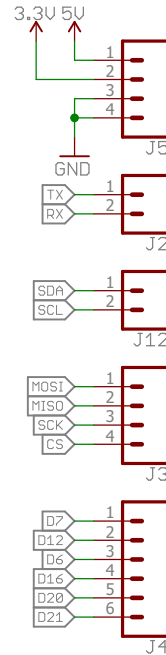

Raspberry Pi

Proto Connections

Power

I2C Connections

Released under the Creative Commons Attribution-ShareAlike 4.0 License
<https://creativecommons.org/licenses/by-sa/4.0/>

TITLE: Qwiic Shield for RaspberryPi

Design by: N. Seidle

REV:
x10

Date: 4/14/2017 3:20 PM

Sheet: 1/1