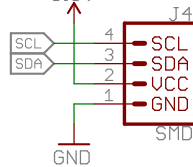

RTC Backup

Titan X1 GPS

7-bit unshifted I2C address: 0x10

Pulse Per Second LED

Released under the Creative Commons Attribution Share-Alike 4.0 License
<https://creativecommons.org/licenses/by-sa/4.0/>

TITLE: Qwiic GPS - Titan X1