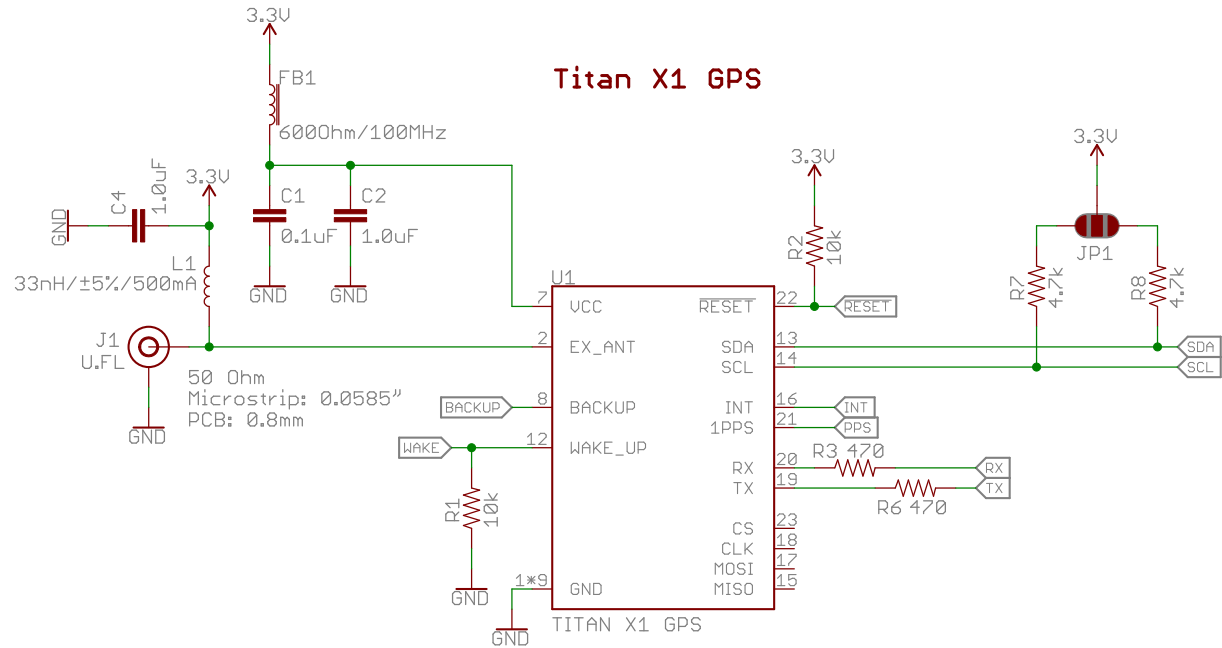

RTC Backup

Titan X1 GPS

7-bit unshifted I2C address: 0x10

Pulse Per Second LED

Released under the Creative Commons Attribution Share-Alike 4.0 License
<https://creativecommons.org/licenses/by-sa/4.0/>

TITLE: Qwiic GPS - Titan X1

Design by: N. Seidle

REV:
X10

Date: 5/11/2017 4:03 PM

Sheet: 1/1