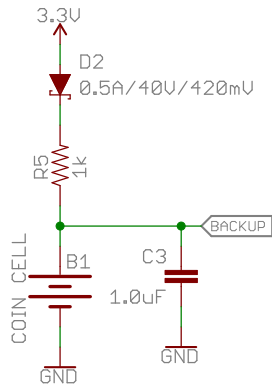

RTC Backup

Titan X1 GPS

7-bit unshifted I2C address: 0x10

Pulse Per Second LED

Released under the Creative Commons Attribution Share-Alike 4.0 License
<https://creativecommons.org/licenses/by-sa/4.0/>

TITLE: Qwiic GPS - Titan X1