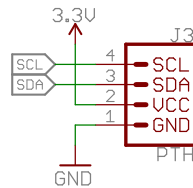

RTC Backup

Titan X1 GPS

7-bit unshifted I2C address: 0x10

Pulse Per Second LED

Released under the Creative Commons Attribution Share-Alike 4.0 License
<https://creativecommons.org/licenses/by-sa/4.0/>

TITLE: Qwiic GPS - Titan X1