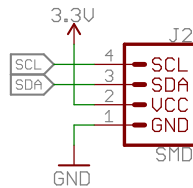

RTC Backup

Titan X1 GPS

7-bit unshifted I2C address: 0x10

Pulse Per Second LED

Released under the Creative Commons Attribution Share-Alike 4.0 License
<https://creativecommons.org/licenses/by-sa/4.0/>

TITLE: Qwiic GPS - Titan X1