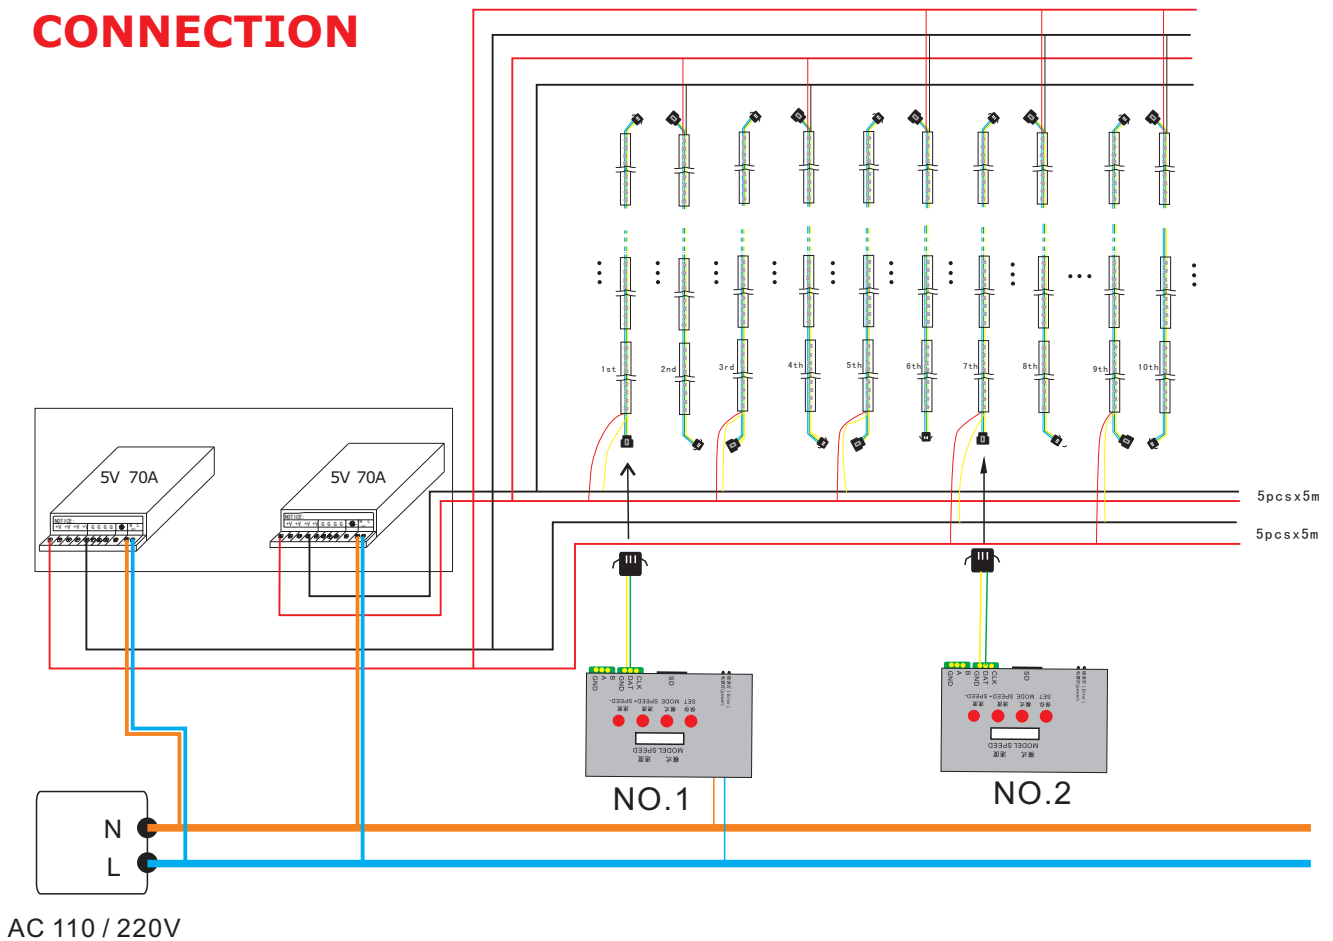

iPixel LED Light Co. , Ltd

White&Warm White&Amber Color Addressable LED Tape

Description :

- Top SMD internal integrated high quality external control line serial cascade constant current IC;
- control circuit and the chip in SMD 5050 components, to form a complete control of pixel, color mixing uniformity and consistency;
- built-in data shaping circuit
- gray level adjusting circuit (256 level gray scale adjustable);
- Using a typical data transmission frequency of 800 Kbps, when the refresh rate of 30 frames per second
- the transmission distance between two points over 10M;
- 5meter per roll,Cut-able of each single LED/Pixel

There is a Arrow following each LED on PCB, it's means the signal transmit direction

Add: A2 Building Ming Jin hai Industrial Park,Zhou shi Rd ,Shiyan,Baoan,Shenzhen,China. 518108

Tel: 0086-755-85257292 Fax:0086-755-85257292 Web:www.ipixelleds.com

E-mail: inquiry@ipixelleds.com

iPixel LED Light Co. , Ltd

Outline Dimension: (Unit:mm)

CONNECTION

This strip 60Pixels (IC) per m,5m/roll (300Pixel),T-1000controller support 2000Pixel Max, 1 Roll strip total power is 72W (5m),each 5V70A(350W) works 4rolls of strip . You also could use T4000、T8000 SD controller for more LED pixels