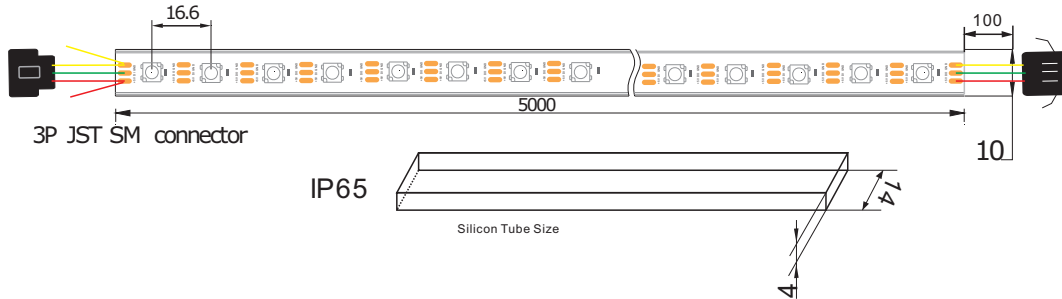

iPixel LED Light Co. , Ltd

White&Warm White&Amber Color Addressable LED Tape

Description :

- Top SMD internal integrated high quality external control line serial cascade constant current IC;
- control circuit and the chip in SMD 5050 components, to form a complete control of pixel, color mixing uniformity and consistency;
- built-in data shaping circuit
- gray level adjusting circuit (256 level gray scale adjustable);
- Using a typical data transmission frequency of 800 Kbps, when the refresh rate of 30 frames per second
- the transmission distance between two points over 10M;
- 5meter per roll,Cut-able of each single LED/Pixel

Technical Parameters:

Light source	Epistar 5050 SMD LEDs
Beam angle	120 deg.
Operating voltage	DC5V
Consumption watts per 60 LEDs/M	14.4(max)W
Pixel pitch (mm)	P16mm
Pixel resolution (Dot/m ²)	3600
Entire piece LED quantity	60 pcs
Printed circuit board thickness	0.25mm
Operation Temperature	-40°C-40°C
Storage Temperature	-10°C-50°C

There is a Arrow following each LED on PCB, it's means the signal transmit direction

Add: A2 Building Ming Jin hai Industrial Park,Zhou shi Rd ,Shiyan,Baoan,Shenzhen,China. 518108

Tel: 0086-755-85257292 Fax:0086-755-85257292 Web:www.ipixelleds.com

E-mail: inquiry@ipixelleds.com

iPixel LED Light Co. , Ltd

Outline Dimension: (Unit:mm)

CONNECTION

This strip 60Pixels (IC) per m,5m/roll (300Pixel),T-1000controller support 2000Pixel Max, 1 Roll strip total power is 72W (5m),each 5V70A(350W) works 4rolls of strip . You also could use T4000、T8000 SD controller for more LED pixels