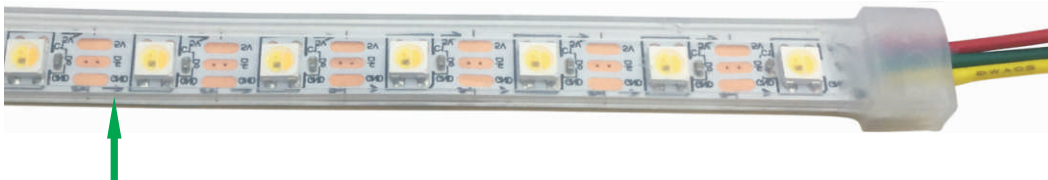

There is a Arrow following each LED on PCB, it's means the signal transmit direction