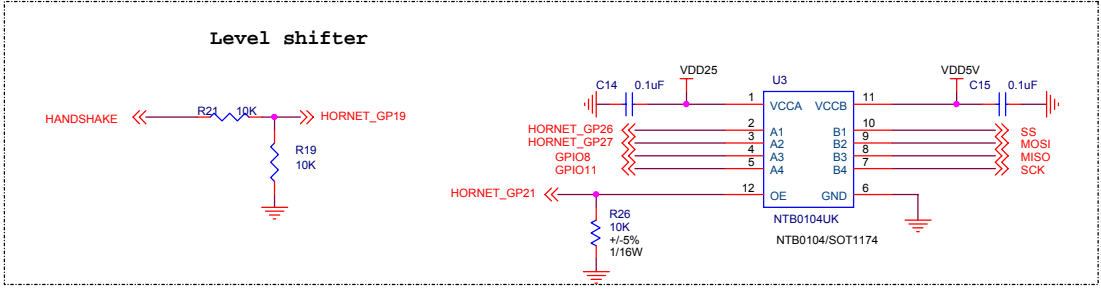

Industrial 101 Block Diagram

PIN HEADER

dog hunter

Author = Tony Jin
dog hunter Inc.
8F-4, No.17, Ln. 91, Sec. 1,
Neihu Rd., Neihu Dist., Taipei City
Taiwan (R.O.C.)

File: Module Pin-Out

Size	Document Number	Rev
Date: Wednesday, November 04, 2015	Sheet	3 of 5

Author = Tony Jin
dog hunter inc.
8F-4, No.17, Ln. 91, Sec. 1,
Neihu Rd., Neihu Dist., Taipei City
Taiwan (R.O.C.)

Title: ATMEGA32U4

Size: Document Number

Date: Thursday, November 05, 2015 Sheet 4 of 5