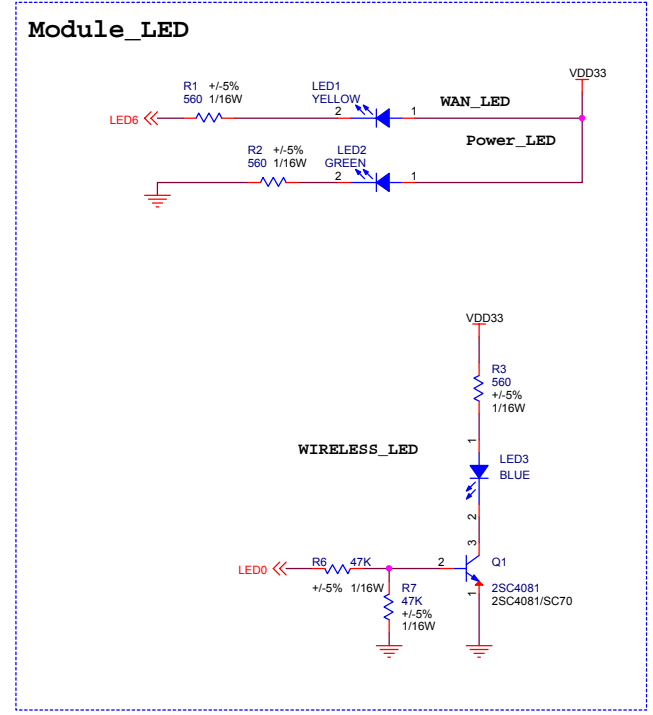

Industrial 101 Block Diagram

PIN HEADER

dog hunter

Author = Tony Jin
dog hunter Inc.
8F-4, No.17, Ln. 91, Sec. 1,
Neihu Rd., Neihu Dist., Taipei City
Taiwan (R.O.C.)

File: Module Pin-Out

Size	Document Number	Rev
Date: Wednesday, November 04, 2015	Sheet	3 of 5

Author = Tony Jin
dog hunter inc.
8F-4, No.17, Ln. 91, Sec. 1,
Neihu Rd., Neihu Dist., Taipei City
Taiwan (R.O.C.)

Title: ATMEGA32U4

Size: Document Number

Date: Thursday, November 05, 2015 Sheet 4 of 5