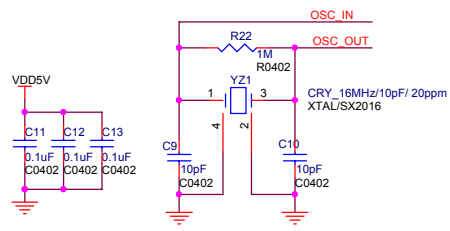

Industrial 101 Block Diagram

PIN HEADER

dog hunter

Author = Tony Jin
dog hunter Inc.
8F-4, No.17, Ln. 91, Sec. 1,
Neihu Rd., Neihu Dist., Taipei City
Taiwan (R.O.C.)

File: Module Pin-Out

Size	Document Number	Rev
Date: Wednesday, November 04, 2015	Sheet	3 of 5