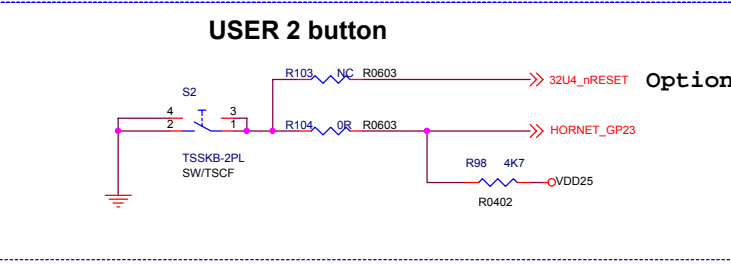

Industrial 101 Block Diagram

PIN HEADER

dog hunter

Author = Tony Jin
dog hunter Inc.
8F-4, No.17, Ln. 91, Sec. 1,
Neihu Rd., Neihu Dist., Taipei City
Taiwan (R.O.C.)

File: Module Pin-Out

Size	Document Number	Rev
Date: Wednesday, November 04, 2015	Sheet	3 of 5

Author = Tony Jin
dog hunter inc.
8F-4, No.17, Ln. 91, Sec. 1,
Neihu Rd., Neihu Dist., Taipei City
Taiwan (R.O.C.)

Title: ATMEGA32U4

Size: Document Number

Date: Thursday, November 05, 2015 Sheet 4 of 5