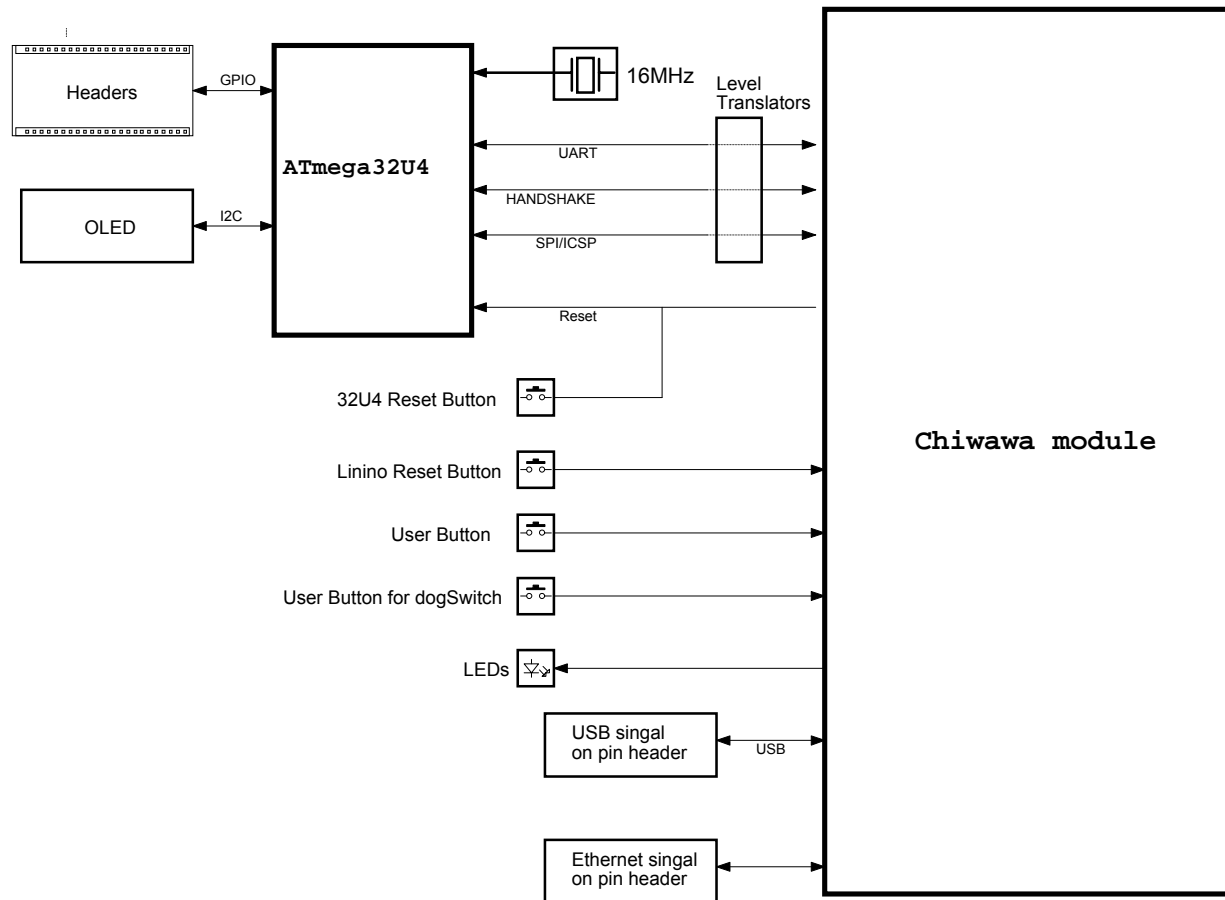

Industrial 101 Block Diagram

PIN HEADER

dog hunter

Author = Tony Jin
dog hunter Inc.
8F-4, No.17, Ln. 91, Sec. 1,
Neihu Rd., Neihu Dist., Taipei City
Taiwan (R.O.C.)

File: Module Pin-Out

Size	Document Number	Rev
Date: Wednesday, November 04, 2015	Sheet	3 of 5

Author = Tony Jin
dog hunter inc.
8F-4, No.17, Ln. 91, Sec. 1,
Neihu Rd., Neihu Dist., Taipei City
Taiwan (R.O.C.)

Title: ATMEGA32U4

Size: Document Number

Date: Thursday, November 05, 2015 Sheet 4 of 5