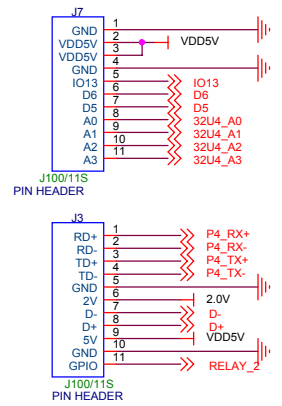

Industrial 101 Block Diagram

PIN HEADER

dog hunter

Author = Tony Jin
dog hunter Inc.
8F-4, No.17, Ln. 91, Sec. 1,
Neihu Rd., Neihu Dist., Taipei City
Taiwan (R.O.C.)

File: Module Pin-Out

Size	Document Number	Rev
Date: Wednesday, November 04, 2015	Sheet	3 of 5

Author = Tony Jin
dog hunter inc.
8F-4, No.17, Ln. 91, Sec. 1,
Neihu Rd., Neihu Dist., Taipei City
Taiwan (R.O.C.)

Title: ATMEGA32U4

Size: Document Number

Date: Thursday, November 05, 2015 Sheet 4 of 5