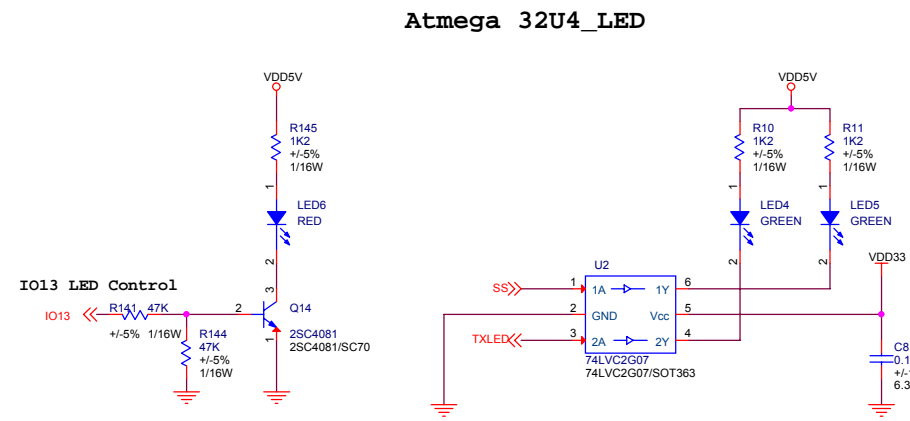

Industrial 101 Block Diagram

PIN HEADER

dog hunter

Author = Tony Jin
dog hunter Inc.
8F-4, No.17, Ln. 91, Sec. 1,
Neihu Rd., Neihu Dist., Taipei City
Taiwan (R.O.C.)

File: Module Pin-Out

Size	Document Number	Rev
Date: Wednesday, November 04, 2015	Sheet	3 of 5