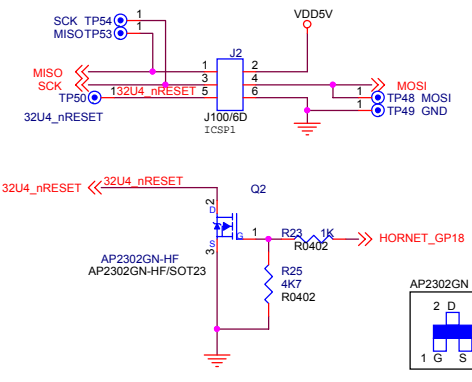

Industrial 101 Block Diagram

PIN HEADER

dog hunter

Author = Tony Jin
dog hunter Inc.
8F-4, No.17, Ln. 91, Sec. 1,
Neihu Rd., Neihu Dist., Taipei City
Taiwan (R.O.C.)

File: Module Pin-Out

Size	Document Number	Rev
Date: Wednesday, November 04, 2015	Sheet	3 of 5

Author = Tony Jin
dog hunter inc.
8F-4, No.17, Ln. 91, Sec. 1,
Neihu Rd., Neihu Dist., Taipei City
Taiwan (R.O.C.)

Title: ATMEGA32U4

Size: Document Number

Date: Thursday, November 05, 2015 Sheet 4 of 5