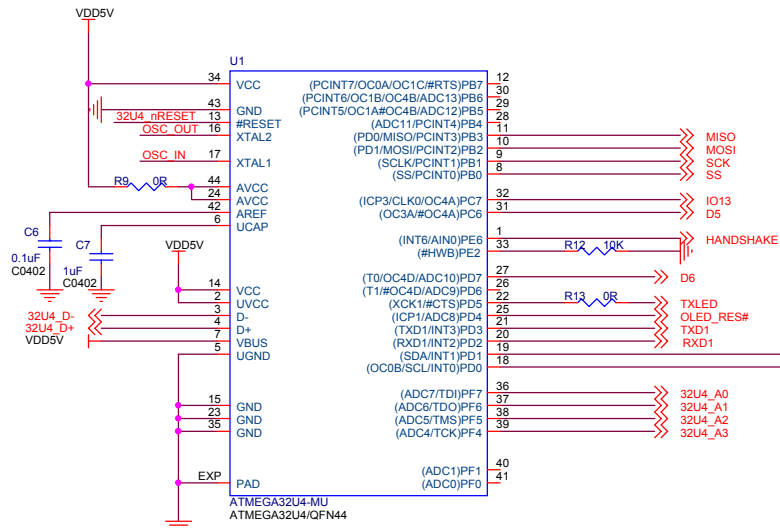

Industrial 101 Block Diagram

PIN HEADER

dog hunter

Author = Tony Jin
dog hunter Inc.
8F-4, No.17, Ln. 91, Sec. 1,
Neihu Rd., Neihu Dist., Taipei City
Taiwan (R.O.C.)

File: Module Pin-Out

Size	Document Number	Rev
Date: Wednesday, November 04, 2015	Sheet	3 of 5

Author = Tony Jin
dog hunter inc.
8F-4, No.17, Ln. 91, Sec. 1,
Neihu Rd., Neihu Dist., Taipei City
Taiwan (R.O.C.)

Title: ATMEGA32U4

Size: Document Number

Date: Thursday, November 05, 2015 Sheet 4 of 5