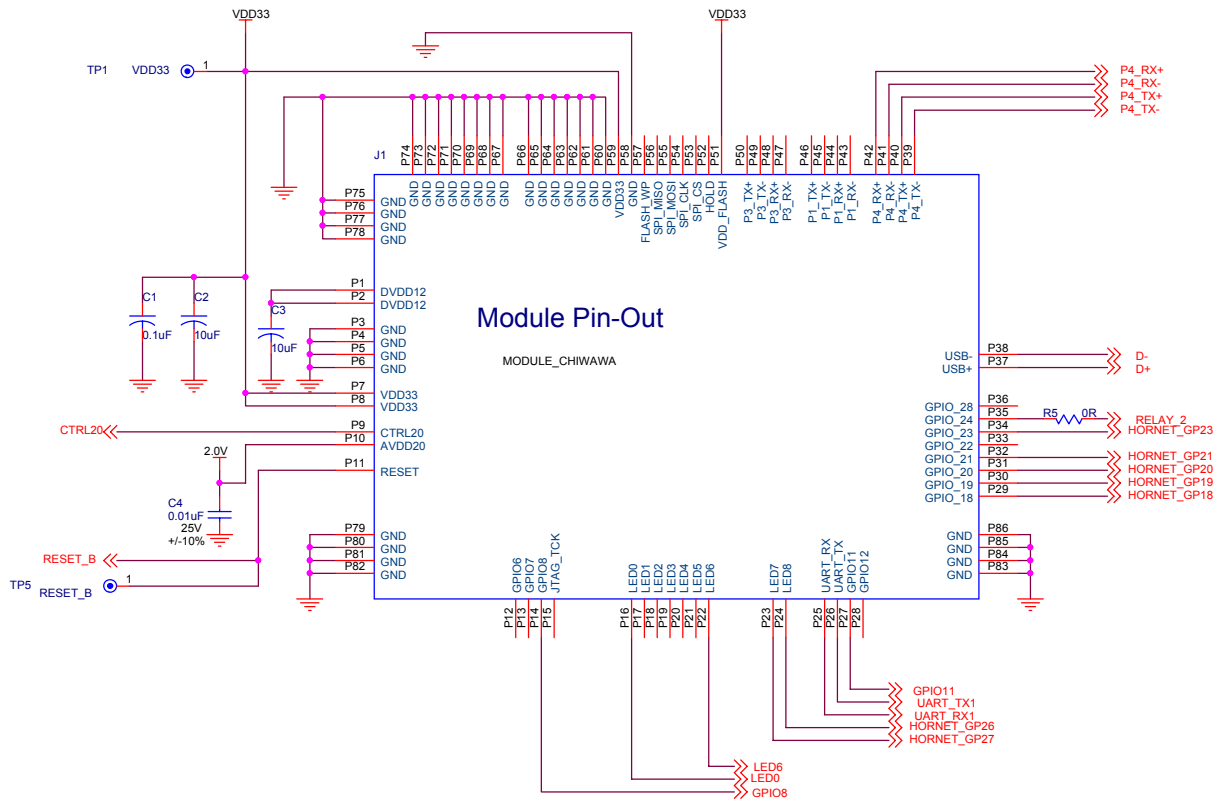

Industrial 101 Block Diagram

PIN HEADER

dog hunter

Author = Tony Jin
dog hunter Inc.
8F-4, No.17, Ln. 91, Sec. 1,
Neihu Rd., Neihu Dist., Taipei City
Taiwan (R.O.C.)

File: Module Pin-Out

Size	Document Number	Rev
Date: Wednesday, November 04, 2015	Sheet	3 of 5

Author = Tony Jin
dog hunter inc.
8F-4, No.17, Ln. 91, Sec. 1,
Neihu Rd., Neihu Dist., Taipei City
Taiwan (R.O.C.)

Title: ATMEGA32U4

Size: Document Number

Date: Thursday, November 05, 2015 Sheet 4 of 5