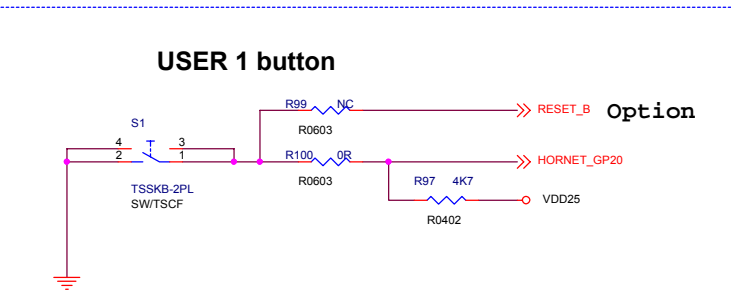

Industrial 101 Block Diagram

PIN HEADER

dog hunter

Author = Tony Jin
dog hunter Inc.
8F-4, No.17, Ln. 91, Sec. 1,
Neihu Rd., Neihu Dist., Taipei City
Taiwan (R.O.C.)

File: Module Pin-Out

Size	Document Number	Rev
Date: Wednesday, November 04, 2015	Sheet	3 of 5

Author = Tony Jin
dog hunter inc.
8F-4, No.17, Ln. 91, Sec. 1,
Neihu Rd., Neihu Dist., Taipei City
Taiwan (R.O.C.)

Title: ATMEGA32U4

Size: Document Number

Date: Thursday, November 05, 2015 Sheet 4 of 5