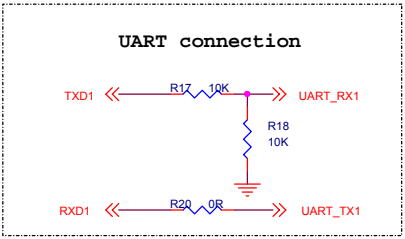

Industrial 101 Block Diagram

PIN HEADER

dog hunter

Author = Tony Jin
dog hunter Inc.
8F-4, No.17, Ln. 91, Sec. 1,
Neihu Rd., Neihu Dist., Taipei City
Taiwan (R.O.C.)

File: Module Pin-Out

Size	Document Number	Rev
Date: Wednesday, November 04, 2015	Sheet	3 of 5

Author = Tony Jin
dog hunter inc.
8F-4, No.17, Ln. 91, Sec. 1,
Neihu Rd., Neihu Dist., Taipei City
Taiwan (R.O.C.)

Title: ATMEGA32U4

Size: Document Number

Date: Thursday, November 05, 2015 Sheet 4 of 5