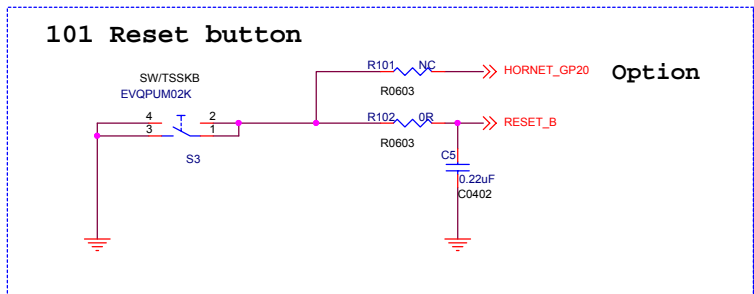

Industrial 101 Block Diagram

PIN HEADER

dog hunter

Author = Tony Jin
dog hunter Inc.
8F-4, No.17, Ln. 91, Sec. 1,
Neihu Rd., Neihu Dist., Taipei City
Taiwan (R.O.C.)

File: Module Pin-Out

Size	Document Number	Rev
Date: Wednesday, November 04, 2015	Sheet	3 of 5

Author = Tony Jin
dog hunter inc.
8F-4, No.17, Ln. 91, Sec. 1,
Neihu Rd., Neihu Dist., Taipei City
Taiwan (R.O.C.)

Title: ATMEGA32U4

Size: Document Number

Date: Thursday, November 05, 2015 Sheet 4 of 5