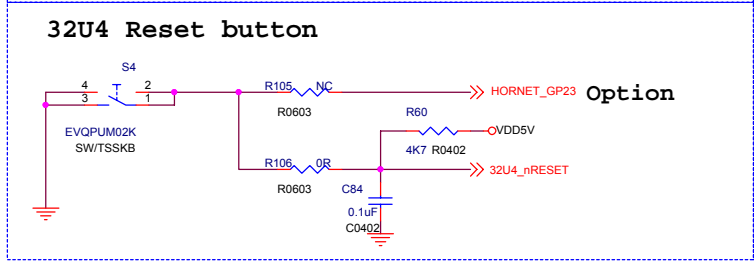

Industrial 101 Block Diagram

PIN HEADER

dog hunter

Author = Tony Jin
dog hunter Inc.
8F-4, No.17, Ln. 91, Sec. 1,
Neihu Rd., Neihu Dist., Taipei City
Taiwan (R.O.C.)

File: Module Pin-Out

Size	Document Number	Rev
Date: Wednesday, November 04, 2015	Sheet	3 of 5

Author = Tony Jin
dog hunter inc.
8F-4, No.17, Ln. 91, Sec. 1,
Neihu Rd., Neihu Dist., Taipei City
Taiwan (R.O.C.)

Title: ATMEGA32U4

Size: Document Number

Date: Thursday, November 05, 2015 Sheet 4 of 5