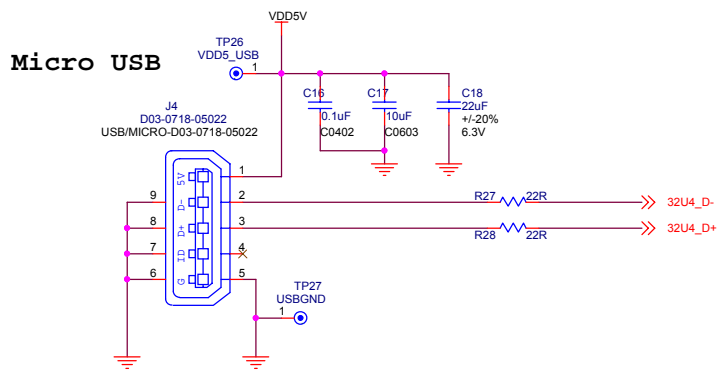

Industrial 101 Block Diagram

PIN HEADER

dog hunter

Author = Tony Jin
dog hunter Inc.
8F-4, No.17, Ln. 91, Sec. 1,
Neihu Rd., Neihu Dist., Taipei City
Taiwan (R.O.C.)

File: Module Pin-Out

Size	Document Number	Rev
Date: Wednesday, November 04, 2015	Sheet	3 of 5

Author = Tony Jin
dog hunter inc.
8F-4, No.17, Ln. 91, Sec. 1,
Neihu Rd., Neihu Dist., Taipei City
Taiwan (R.O.C.)

Title: ATMEGA32U4

Size: Document Number

Date: Thursday, November 05, 2015 Sheet 4 of 5