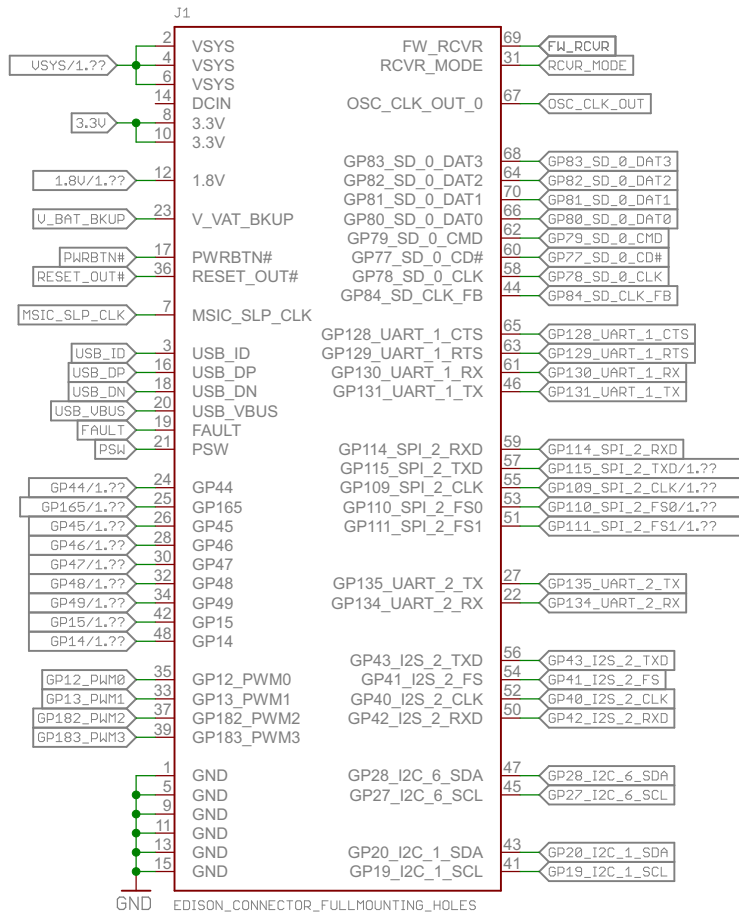

EDISON

GND EDISON_CONNECTOR_FULLMOUNTING_HOLES

Released under the Creative Commons Attribution Share-Alike 4.0 License
<https://creativecommons.org/licenses/by-sa/4.0/>

TITLE: oled_block

Design by: _____ REV: _____