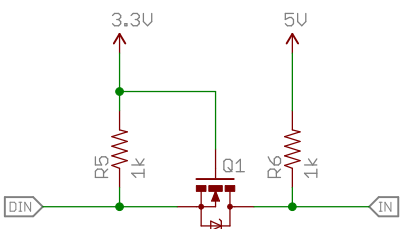

open hardware ☒ ☒

Released under the Creative Commons Attribution Share-Alike 4.0 License https://creativecommons.org/licenses/by-sa/4.0/		
TITLE: Xbee_shield_v15	SFE	
Design by: Aaron Weiss Revised by: Patrick Alberts	REV: v15	
Date: 4/5/2014 10:16:42 AM	Sheet: 1/1	