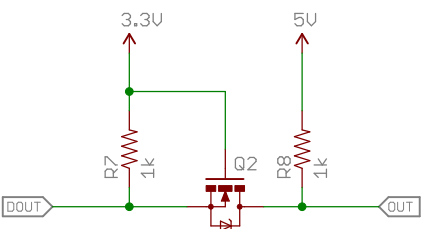

open hardware ☒ ☒

Released under the Creative Commons Attribution Share-Alike 4.0 License https://creativecommons.org/licenses/by-sa/4.0/		
TITLE: Xbee_shield_v15	SFE	
Design by: Aaron Weiss Revised by: Patrick Alberts	REV: v15	
Date: 4/5/2014 10:16:42 AM	Sheet: 1/1	